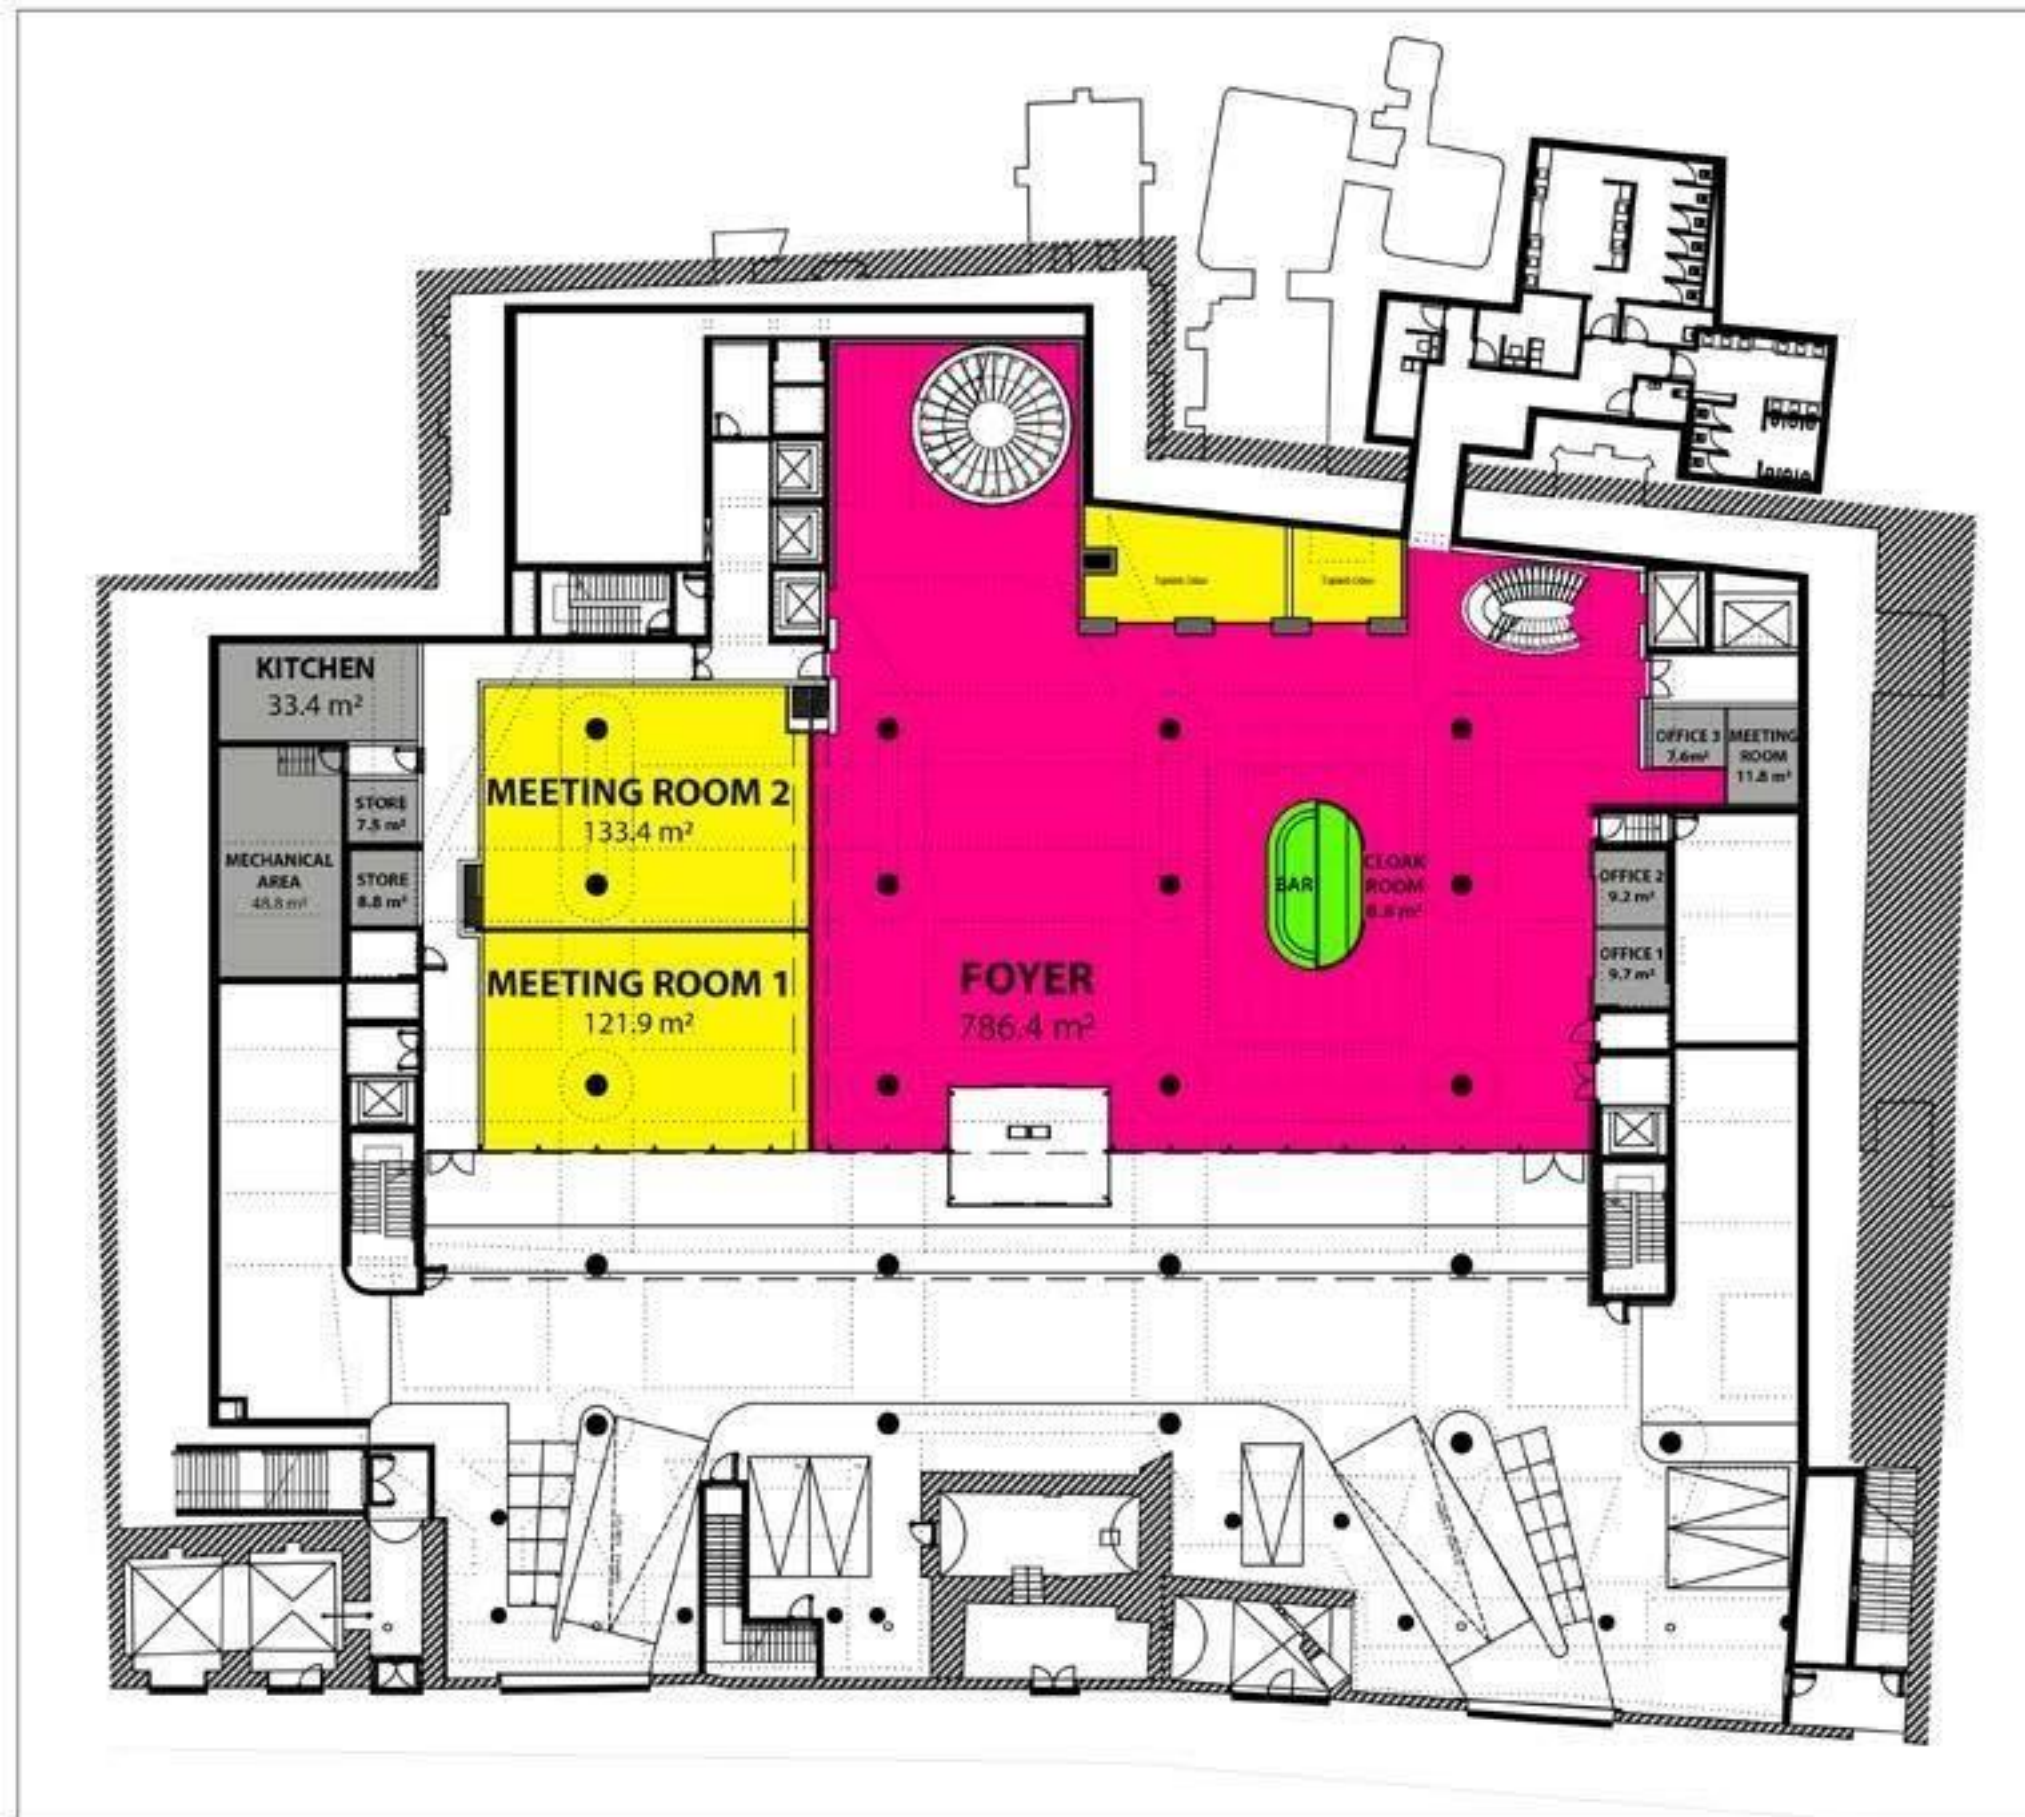

divan

kuruçeşme

-  Elevator
-  Car Park
-  Vale
-  Drop Off
-  Escalator
-  Pedestrian
-  Vehicle

-  Escalator
-  Elevator
-  Escape
-  Pedestrian
-  Vehicle

- Escalator
- Elevator
- Pedestrian
- Vehicle

ROOM - A
33 m²

ROOM - B
43 m²