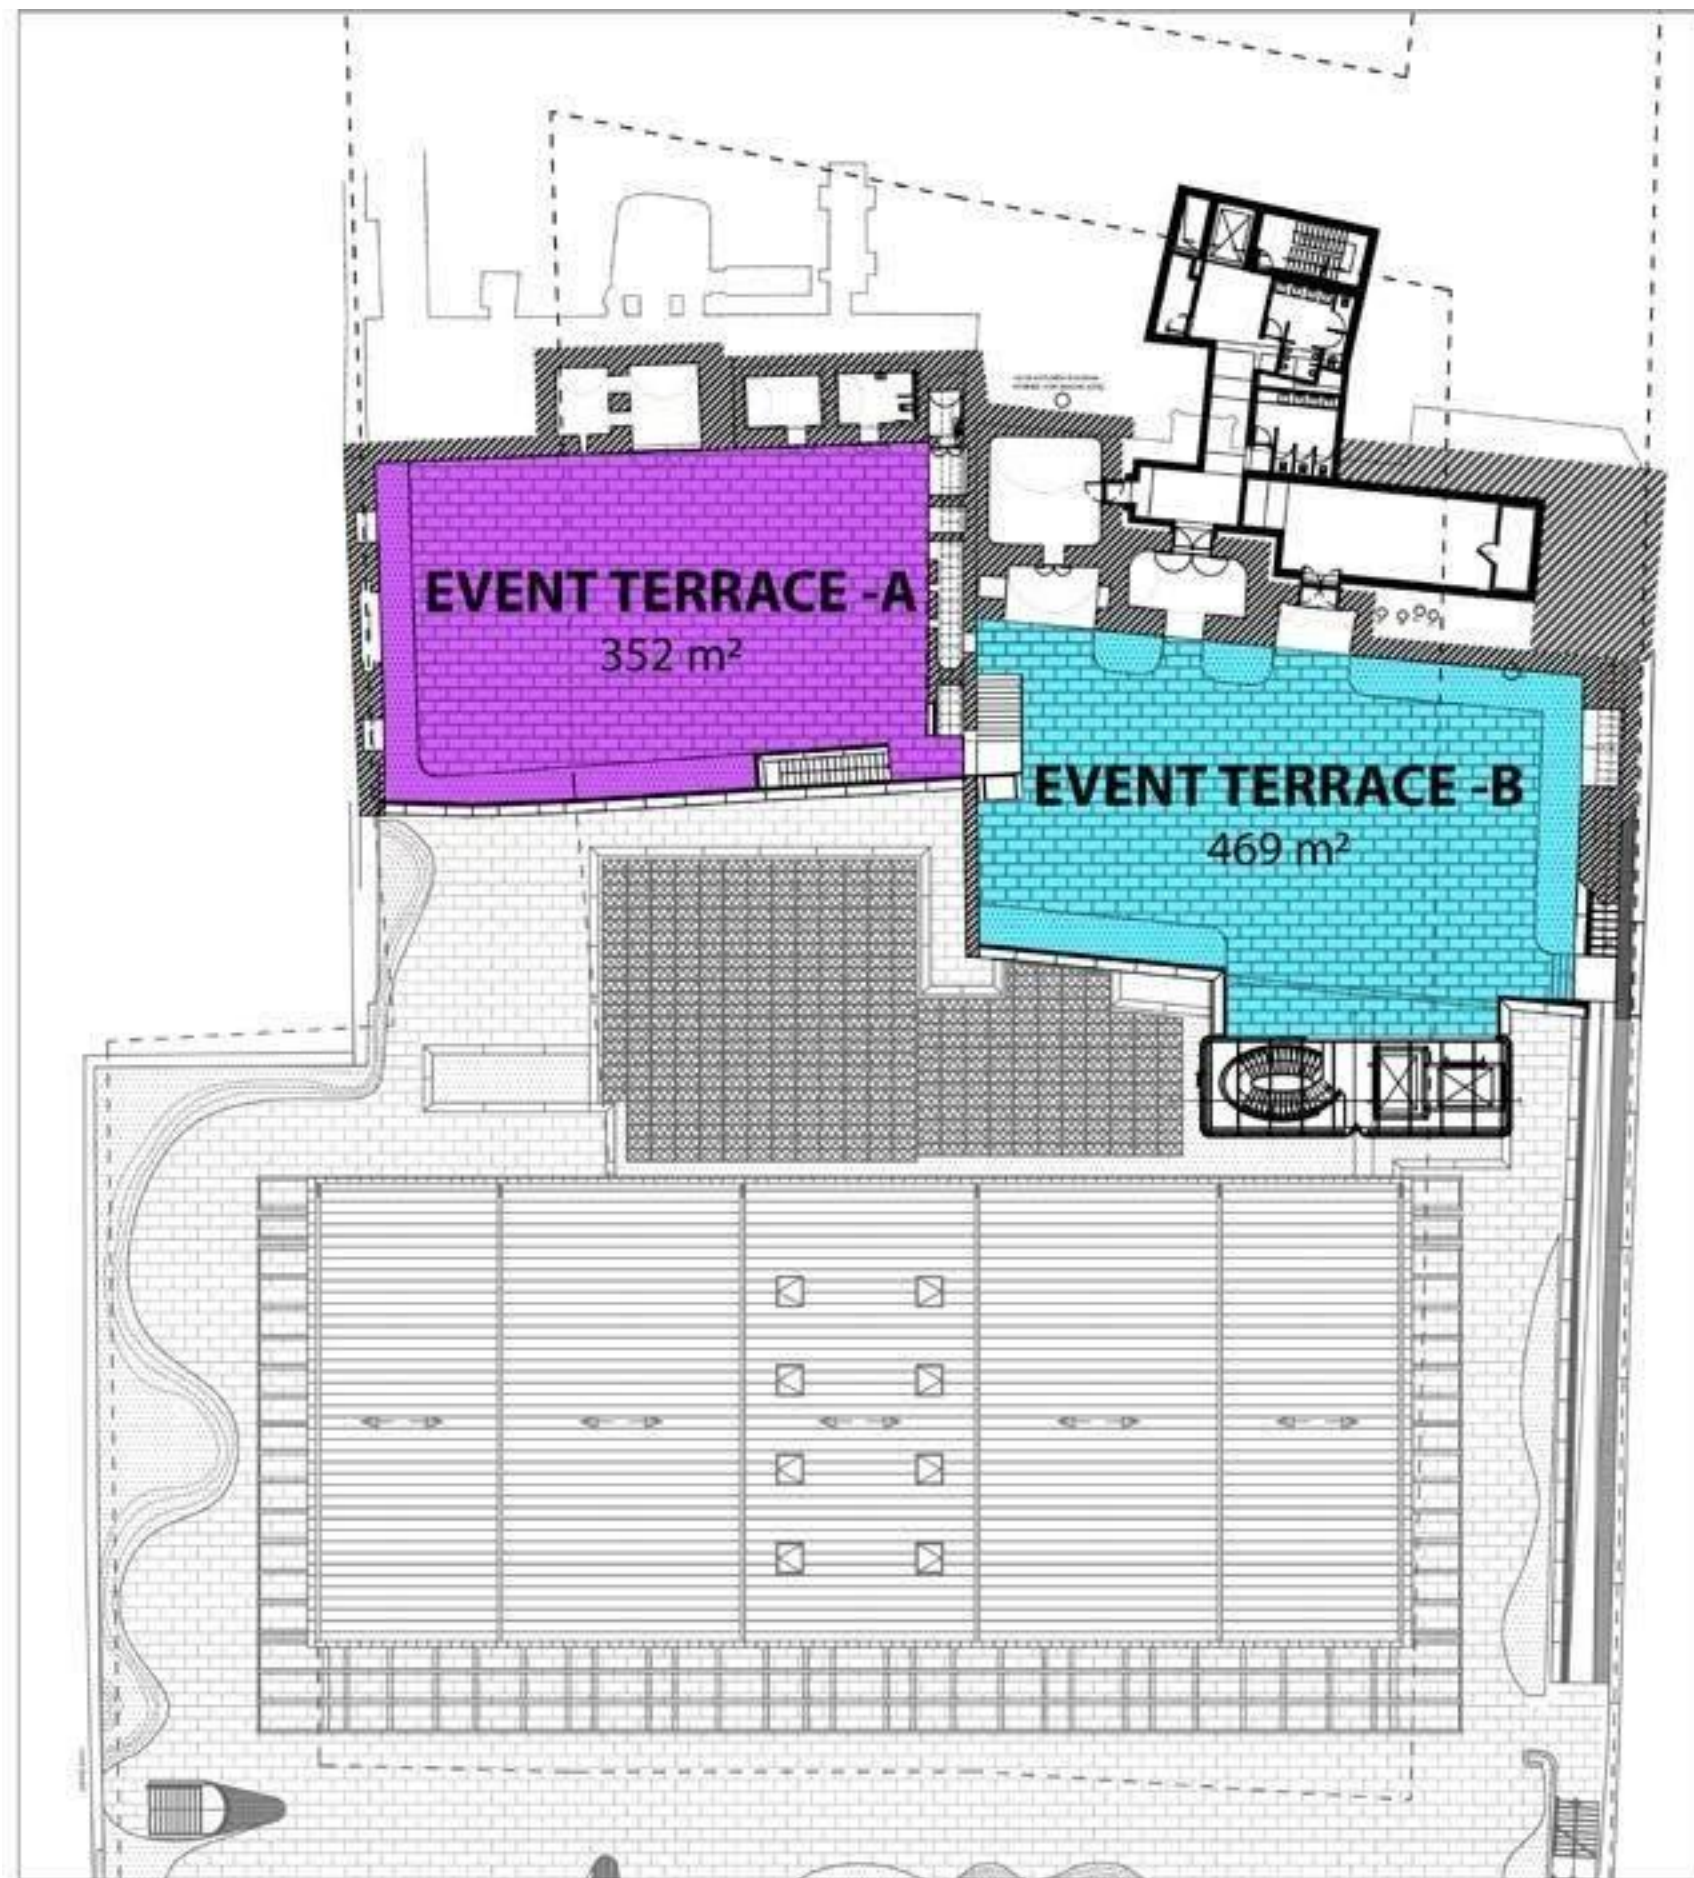

divan

kuruçeşme

-  Elevator
-  Car Park
-  Vale
-  Drop Off
-  Escalator
-  Pedestrian
-  Vehicle

-  Escalator
-  Elevator
-  Escape
-  Pedestrian
-  Vehicle

- Escalator
- Elevator
- Pedestrian
- Vehicle

ROOM - A
33 m²

ROOM - B
43 m²