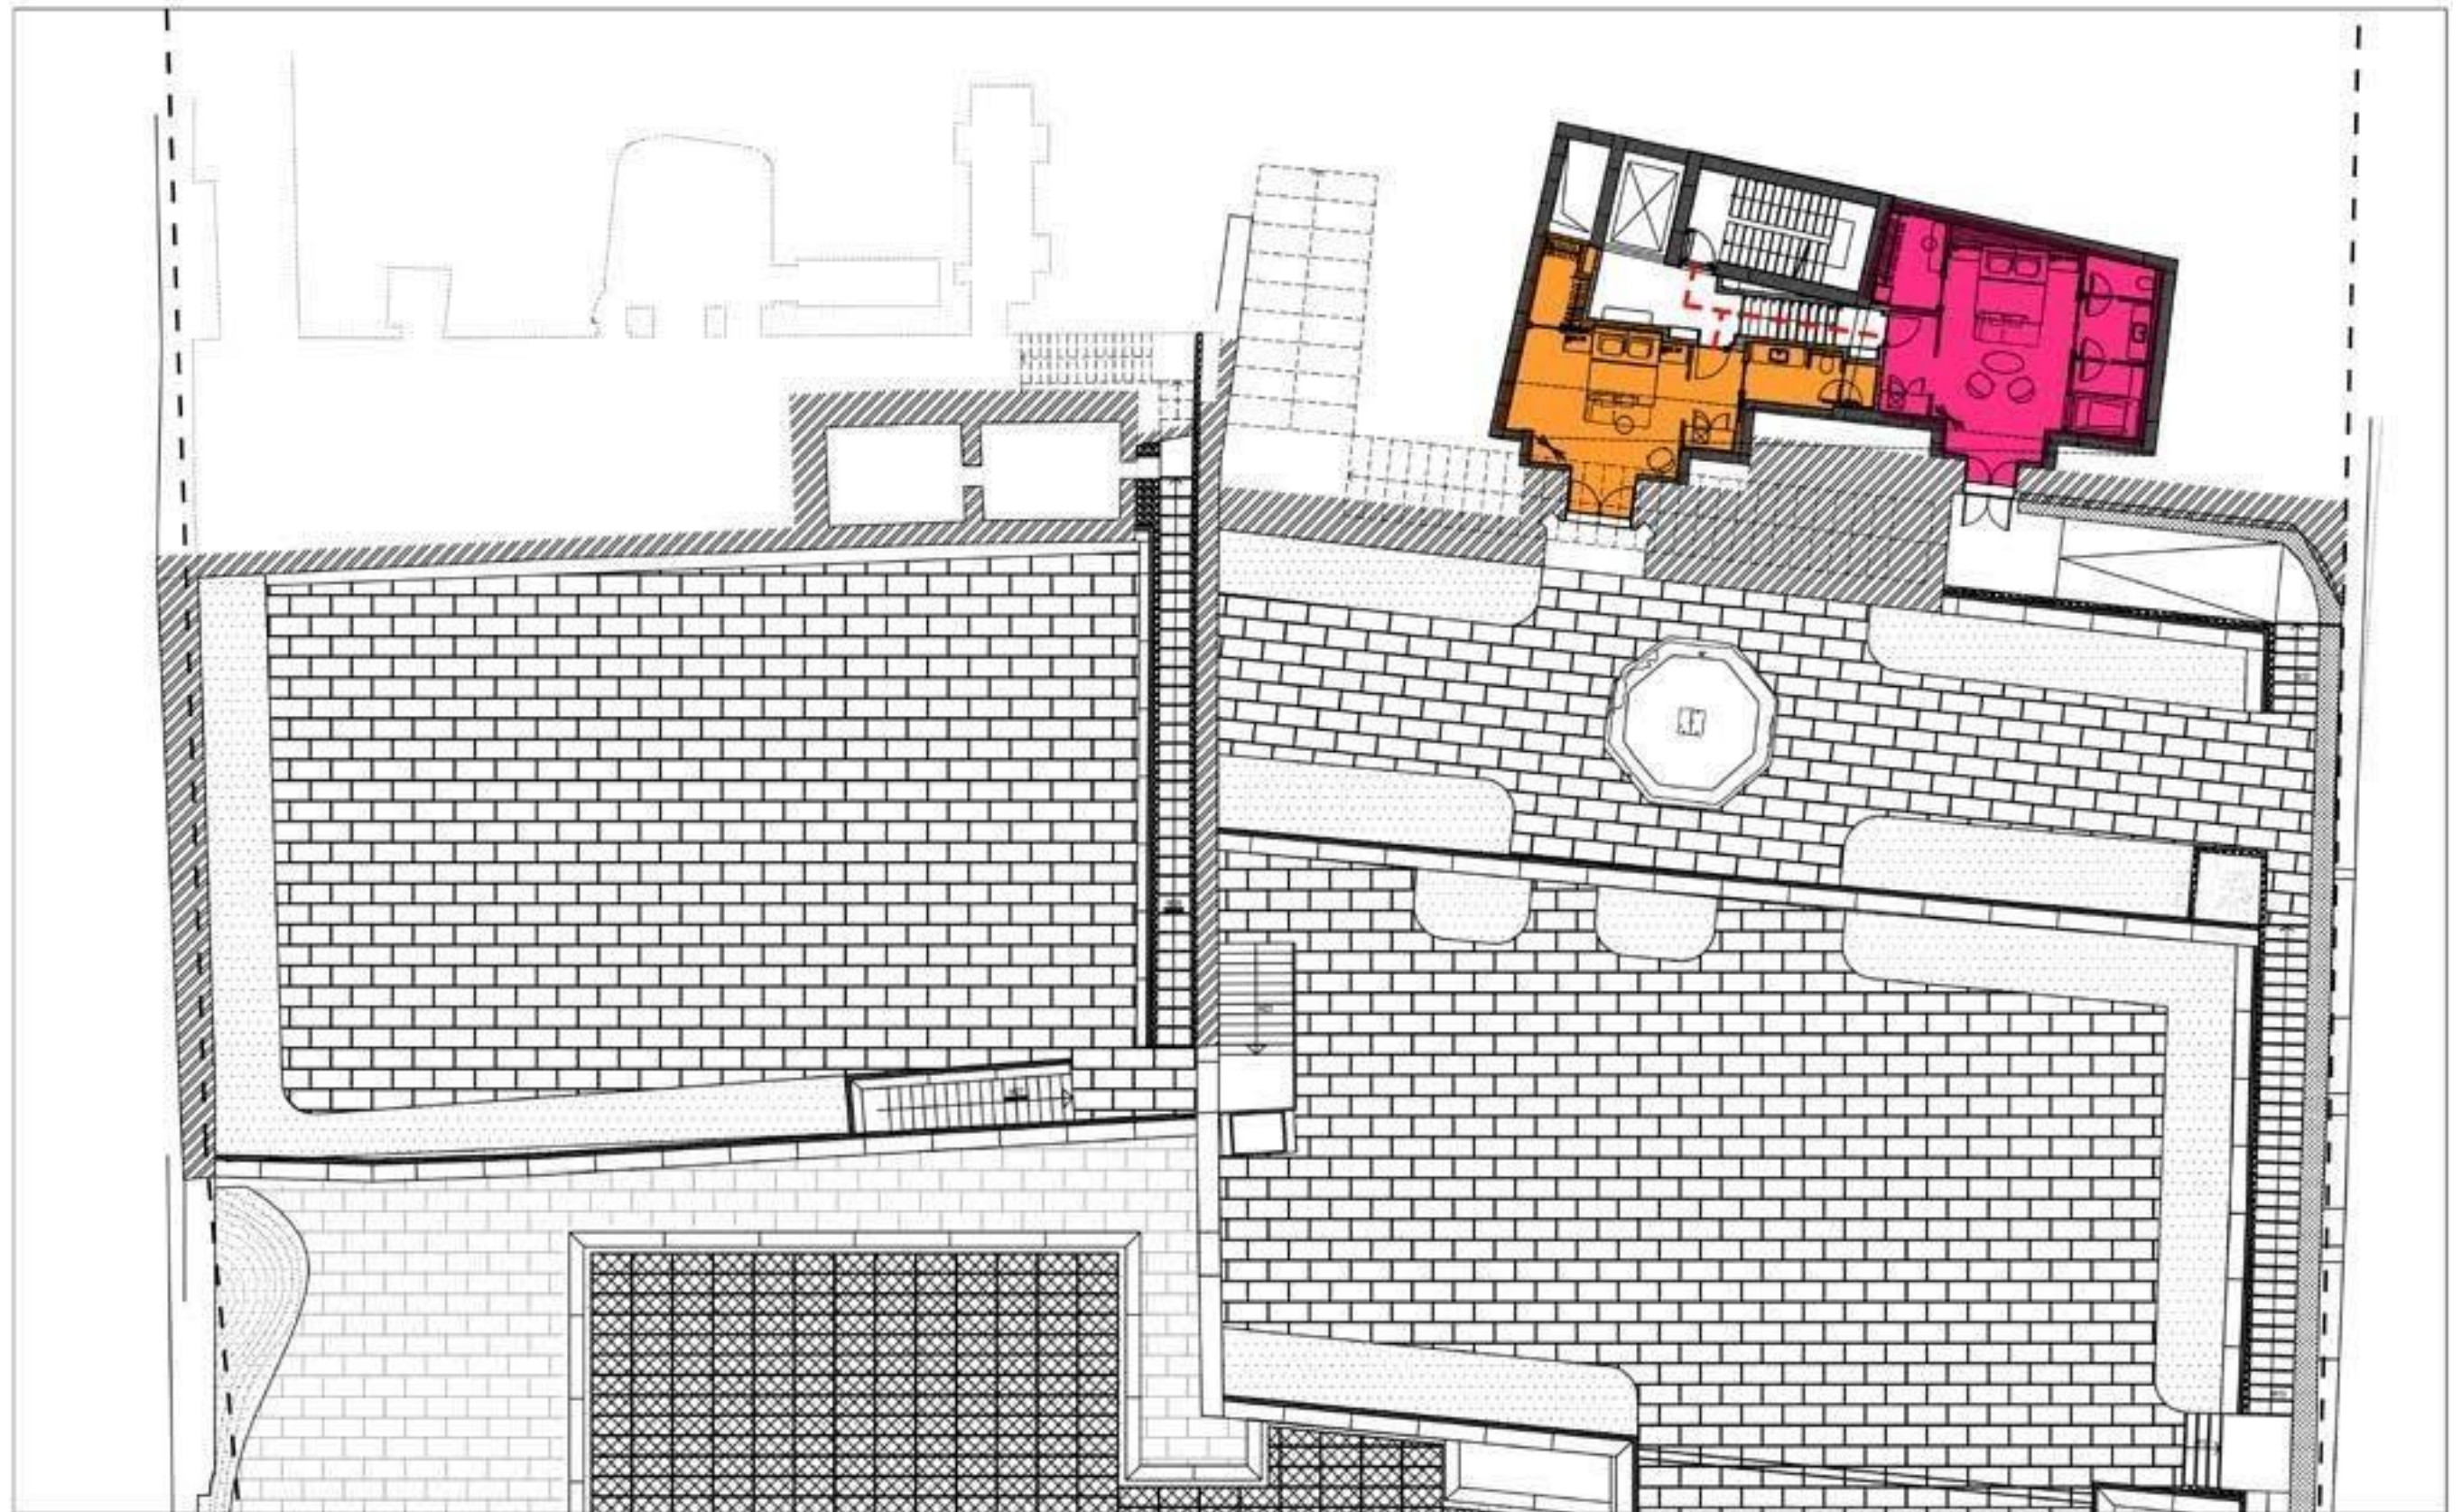

divan

kuruçeşme

-  Elevator
-  Car Park
-  Vale
-  Drop Off
-  Escalator
-  Pedestrian
-  Vehicle

-  Escalator
-  Elevator
-  Escape
-  Pedestrian
-  Vehicle

- Escalator
- Elevator
- Pedestrian
- Vehicle

ROOM - A
33 m²

ROOM - B
43 m²