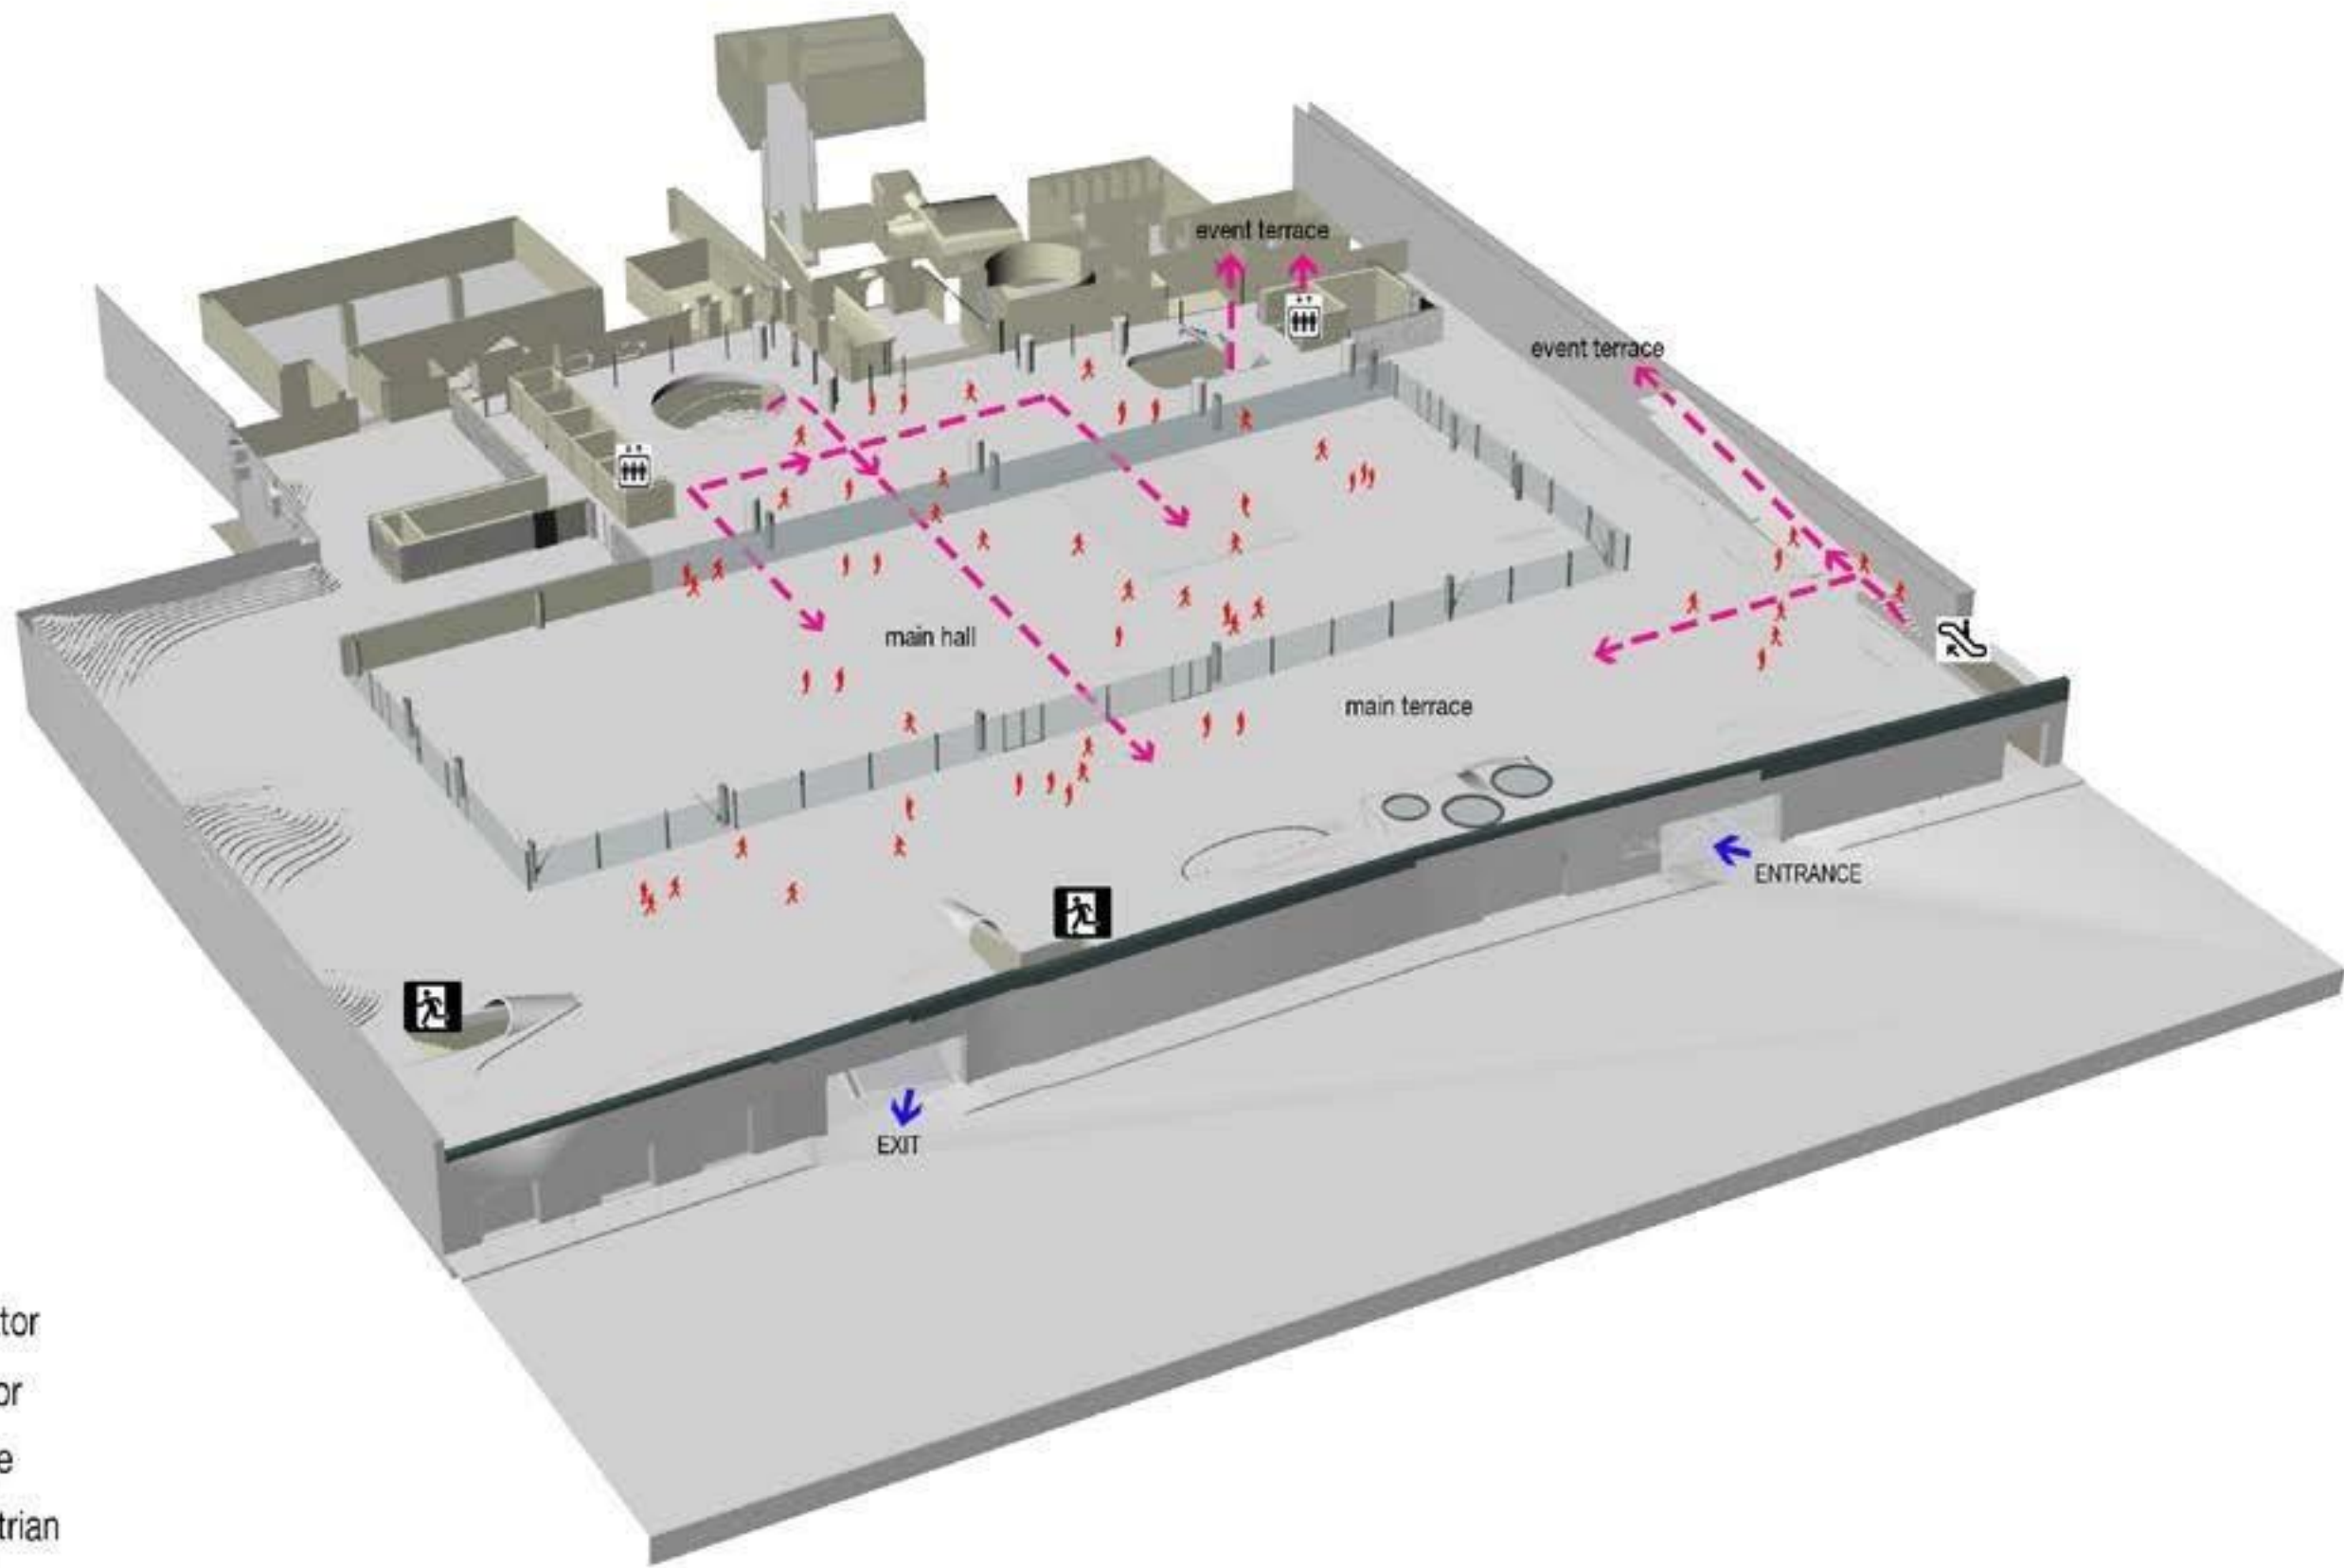

divan

kuruçeşme

-  Elevator
-  Car Park
-  Vale
-  Drop Off
-  Escalator
-  Pedestrian
-  Vehicle

-  Escalator
-  Elevator
-  Escape
-  Pedestrian
-  Vehicle

- Escalator
- Elevator
- Pedestrian
- Vehicle

ROOM - A
33 m²

ROOM - B
43 m²