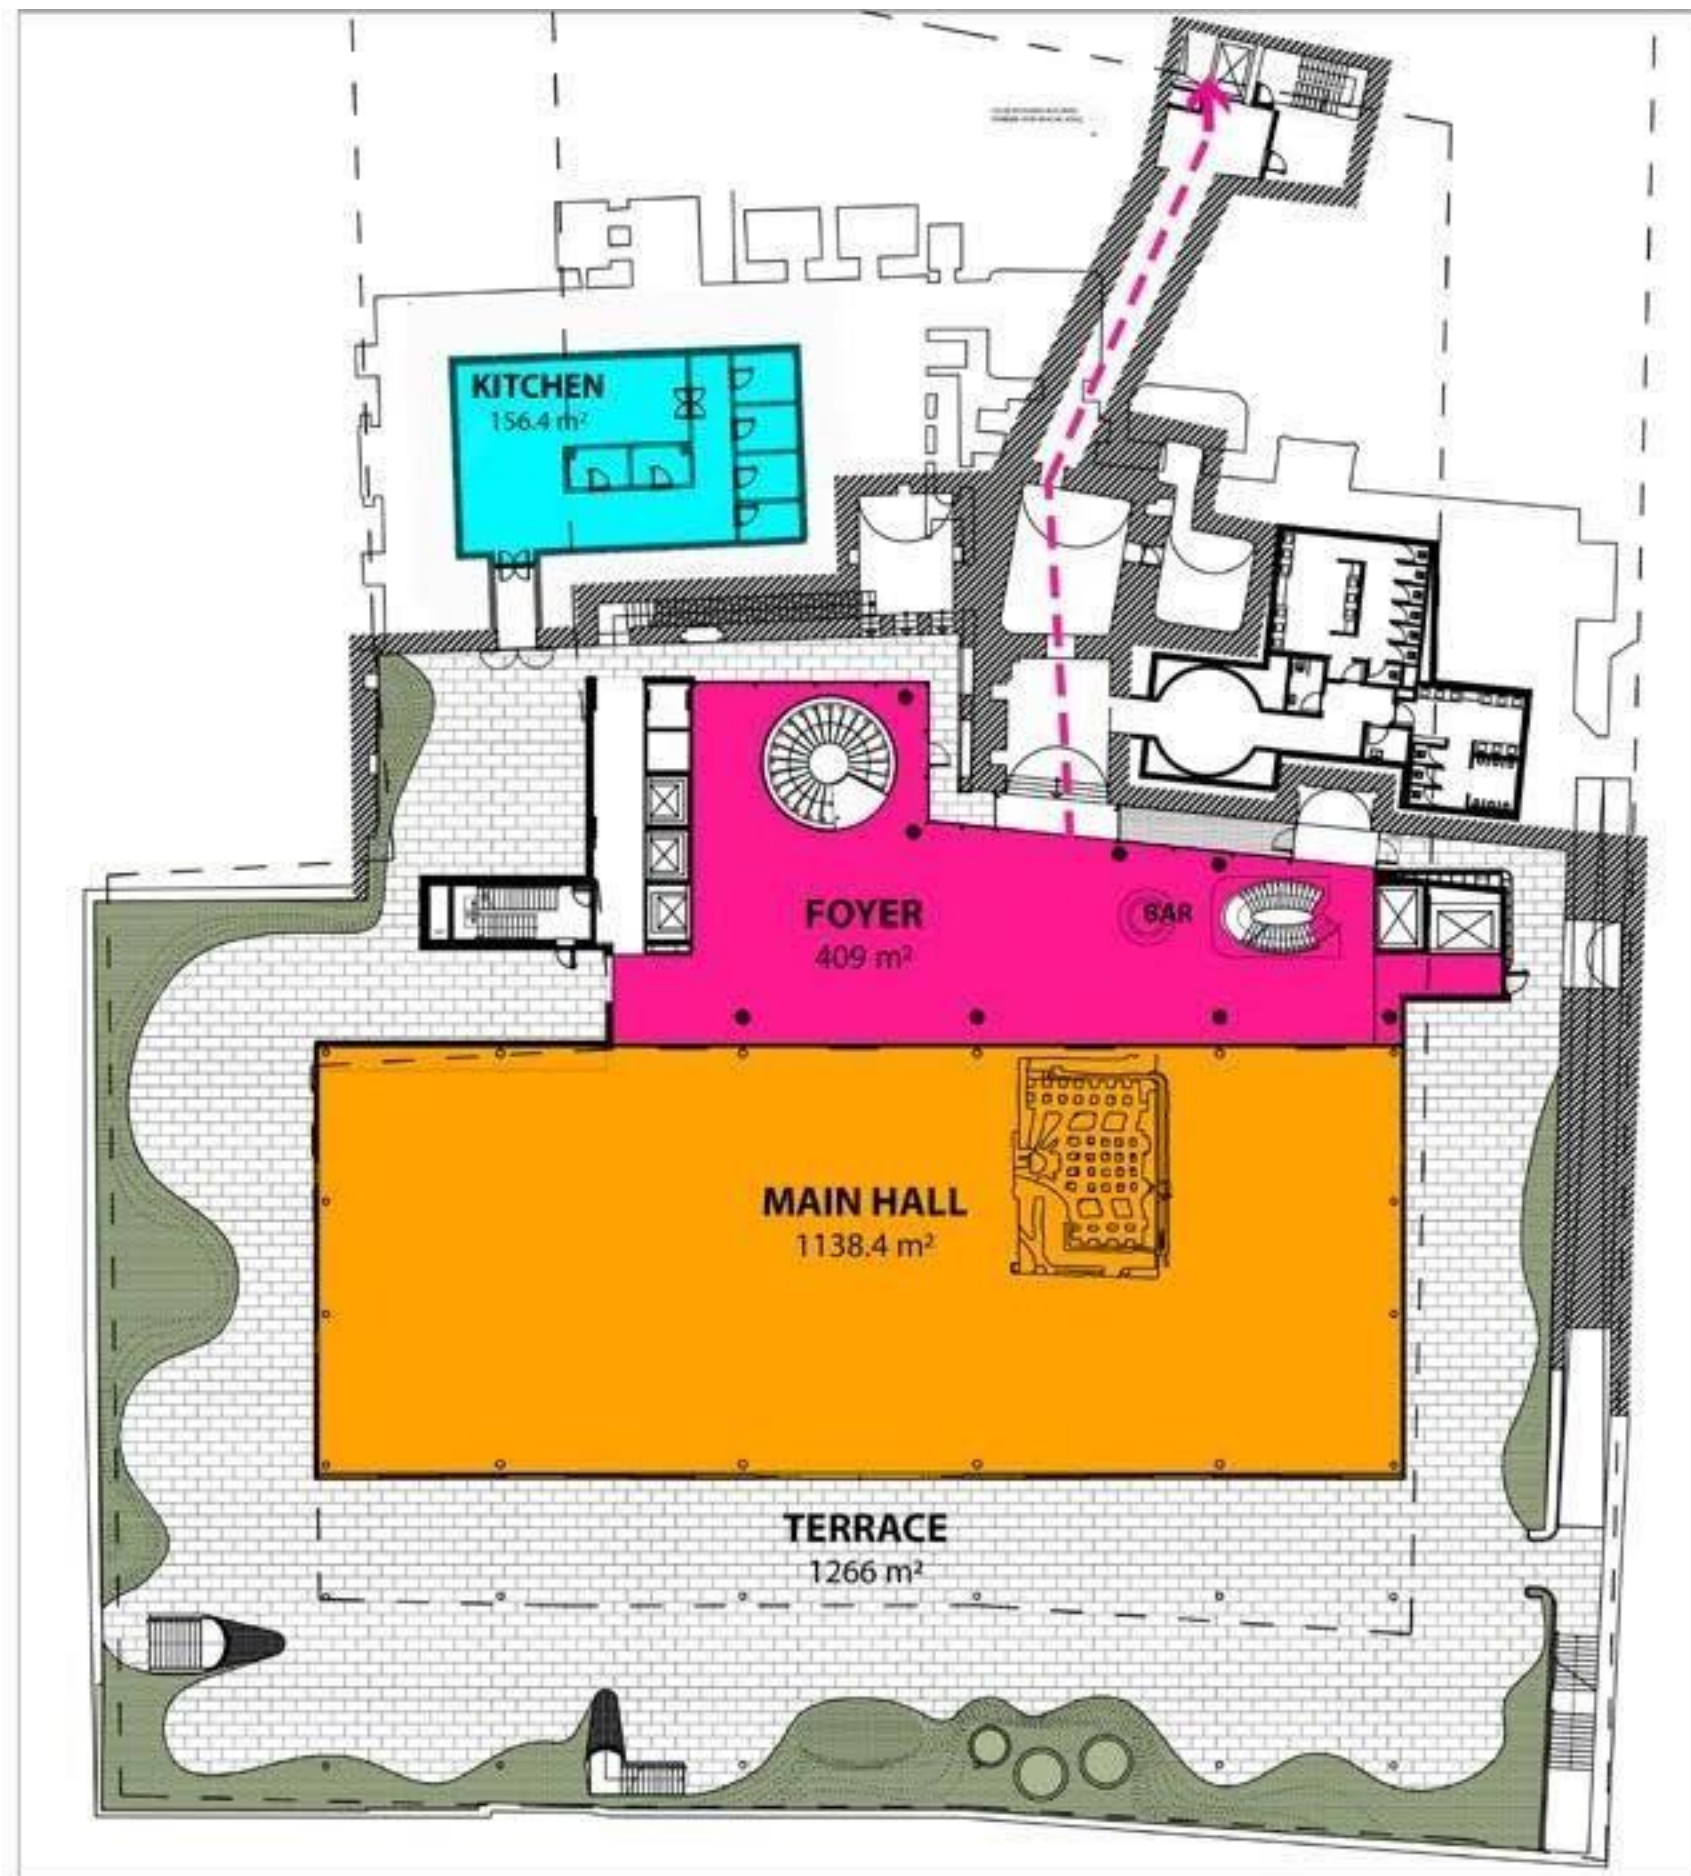

divan

kuruçeşme

-  Elevator
-  Car Park
-  Vale
-  Drop Off
-  Escalator
-  Pedestrian
-  Vehicle

-  Escalator
-  Elevator
-  Escape
-  Pedestrian
-  Vehicle

- Escalator
- Elevator
- Pedestrian
- Vehicle

ROOM - A
33 m²

ROOM - B
43 m²