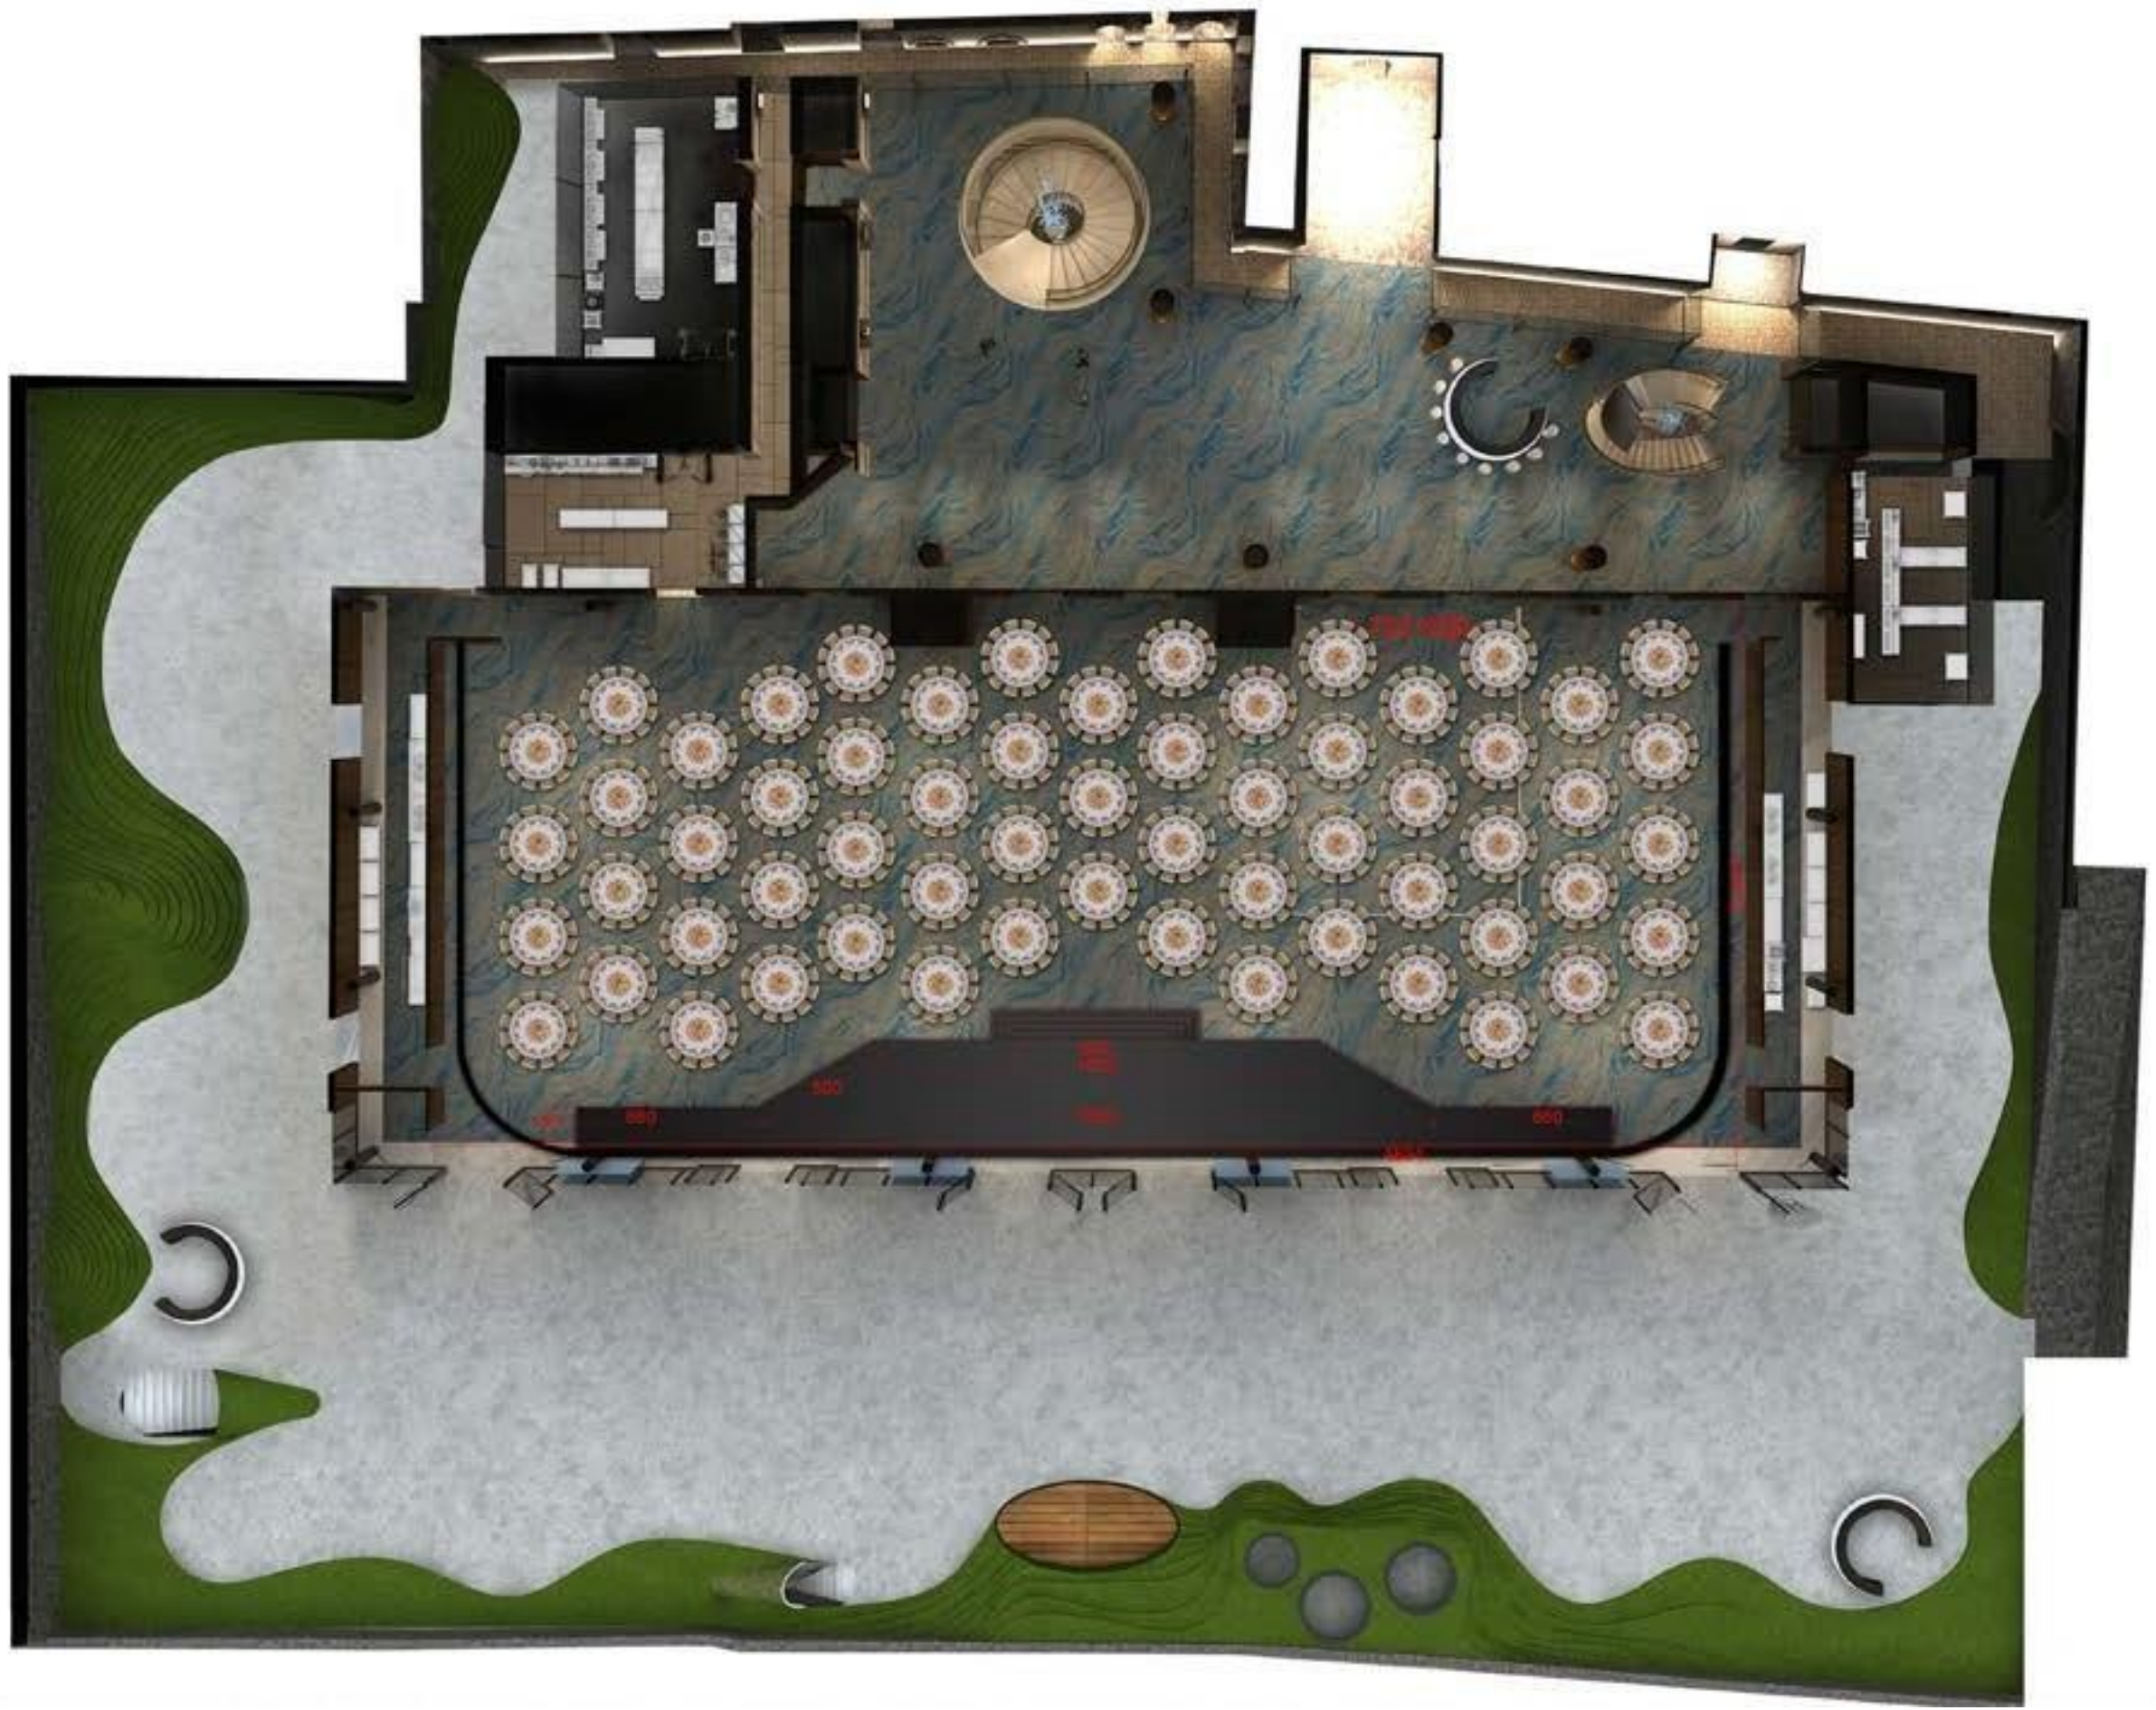

divan

kuruçeşme

-  Elevator
-  Car Park
-  Vale
-  Drop Off
-  Escalator
-  Pedestrian
-  Vehicle

-  Escalator
-  Elevator
-  Escape
-  Pedestrian
-  Vehicle

- Escalator
- Elevator
- Pedestrian
- Vehicle

ROOM - A
33 m²

ROOM - B
43 m²