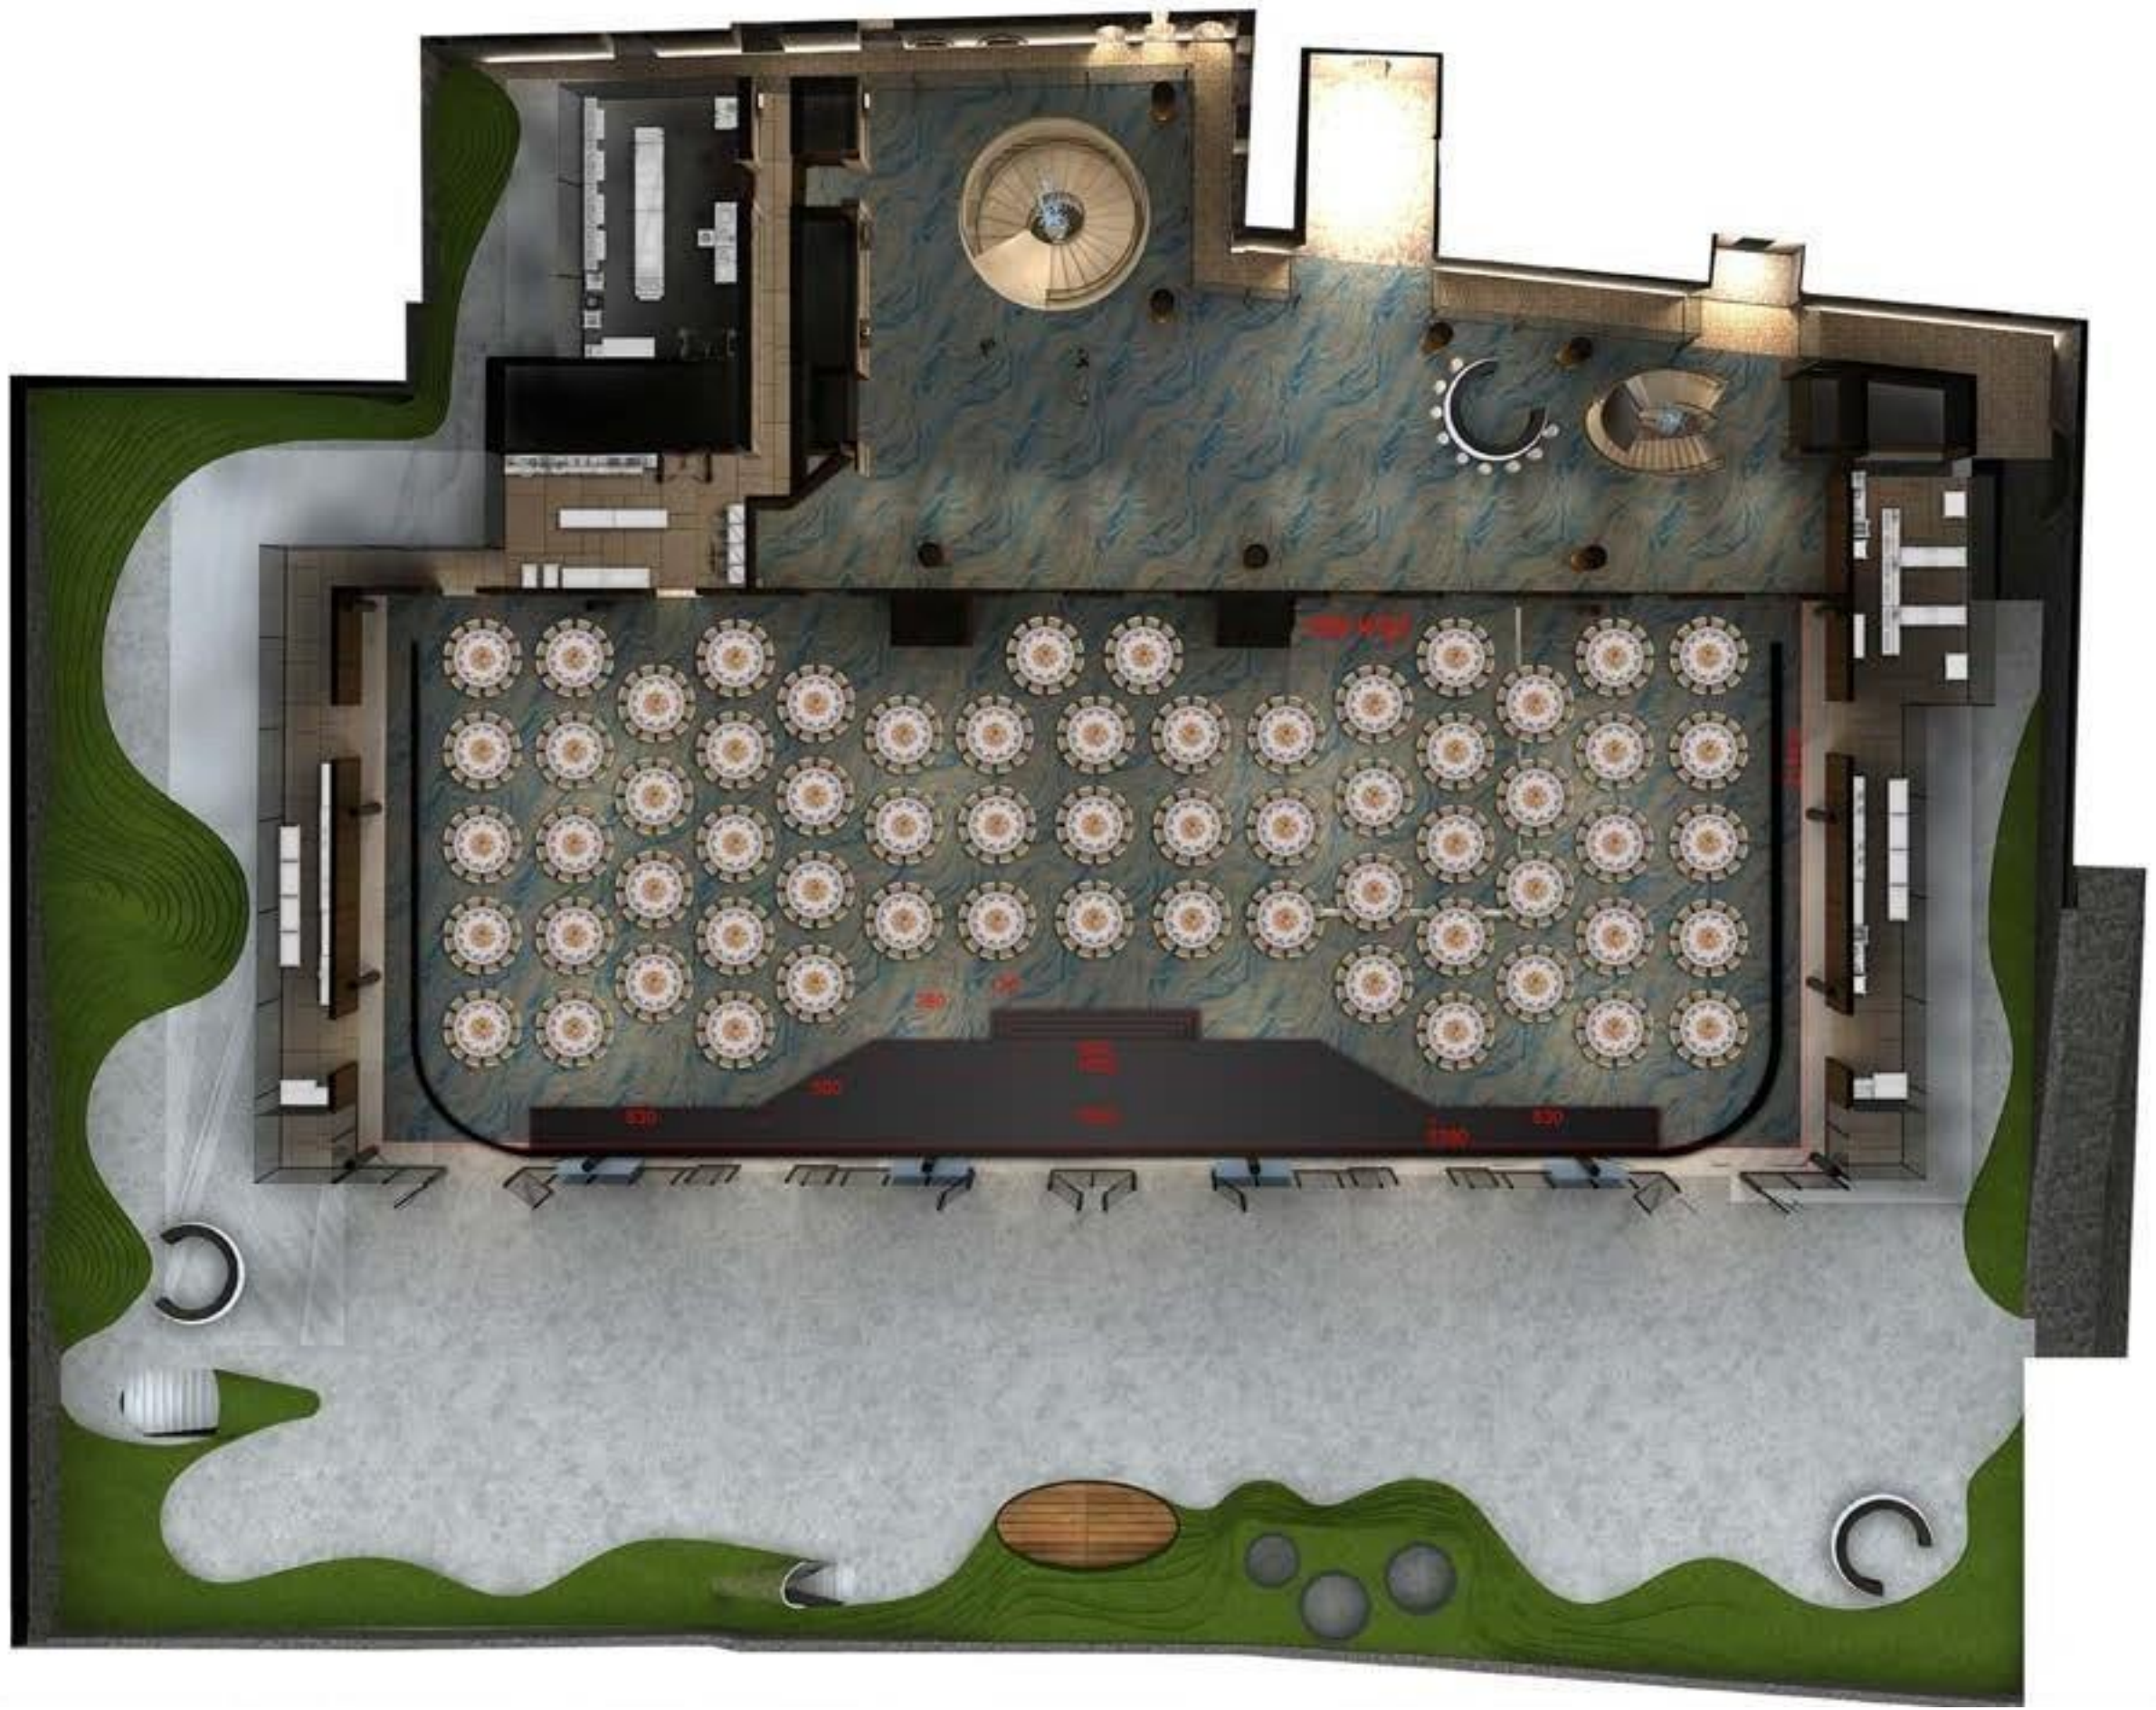

divan

kuruçeşme

-  Elevator
-  Car Park
-  Vale
-  Drop Off
-  Escalator
-  Pedestrian
-  Vehicle

-  Escalator
-  Elevator
-  Escape
-  Pedestrian
-  Vehicle

- Escalator
- Elevator
- Pedestrian
- Vehicle

ROOM - A
33 m²

ROOM - B
43 m²