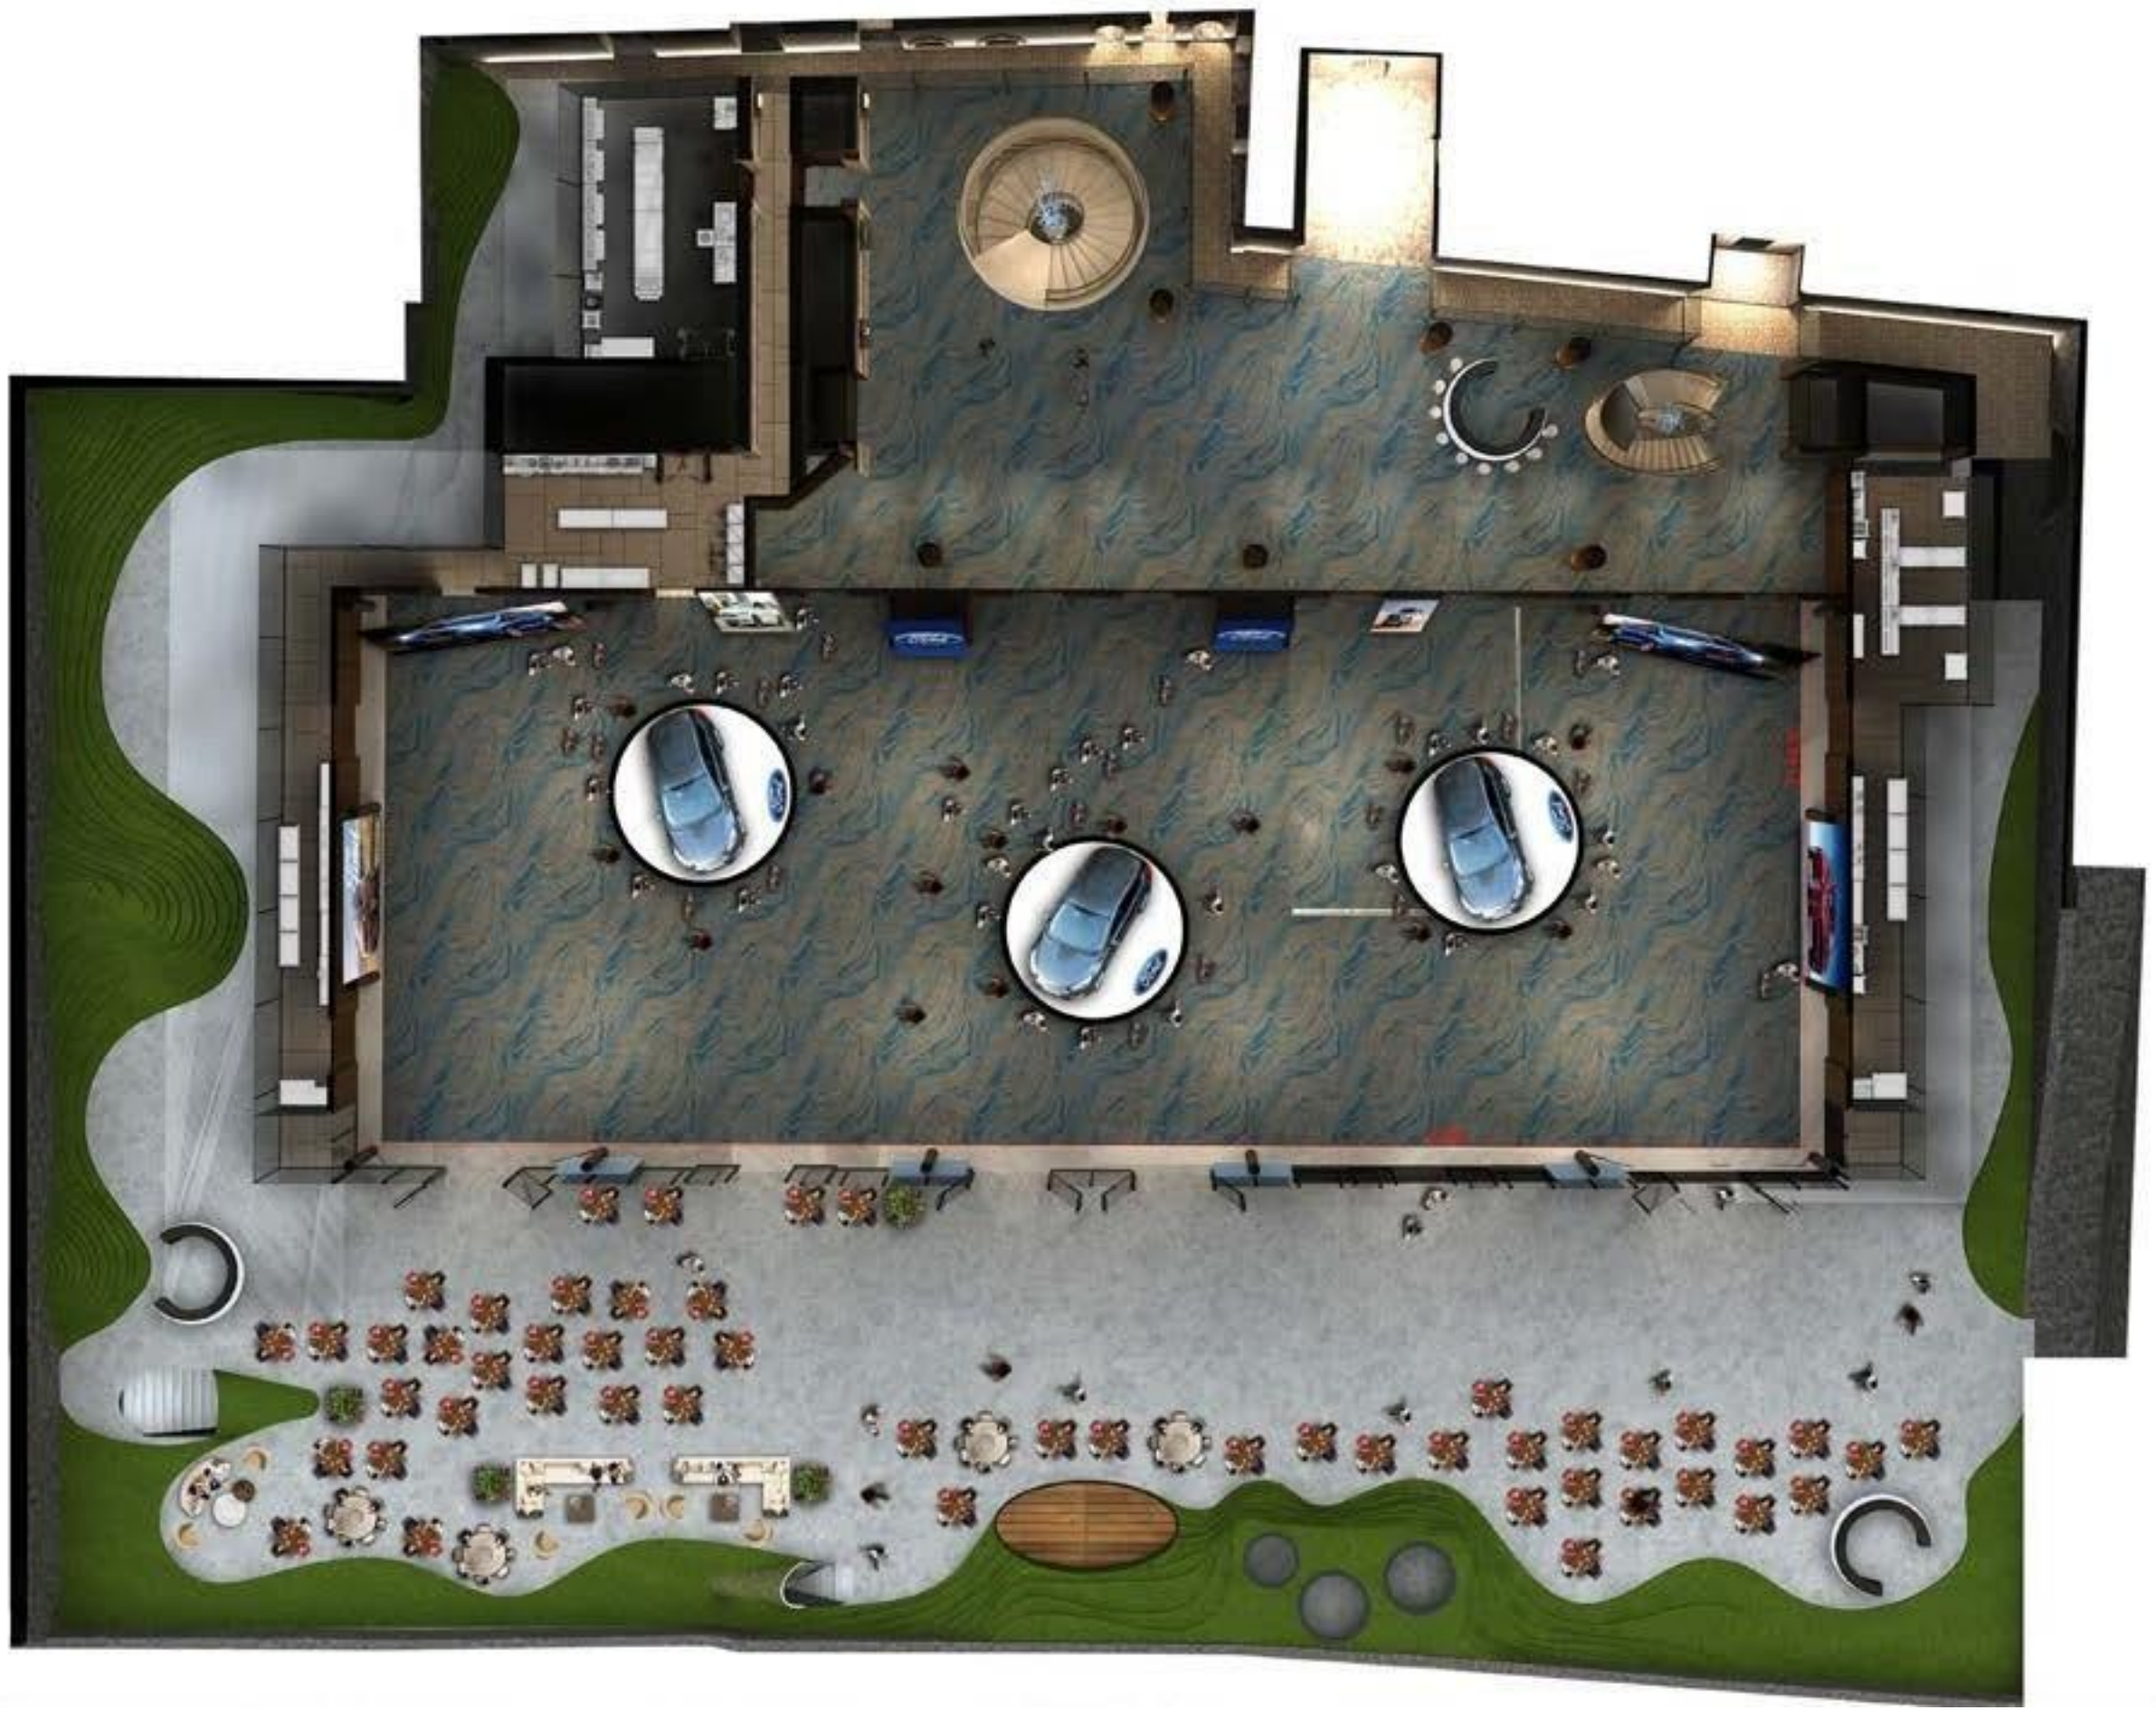

divan

kuruçeşme

-  Elevator
-  Car Park
-  Vale
-  Drop Off
-  Escalator
-  Pedestrian
-  Vehicle

-  Escalator
-  Elevator
-  Escape
-  Pedestrian
-  Vehicle

- Escalator
- Elevator
- Pedestrian
- Vehicle

ROOM - A
33 m²

ROOM - B
43 m²