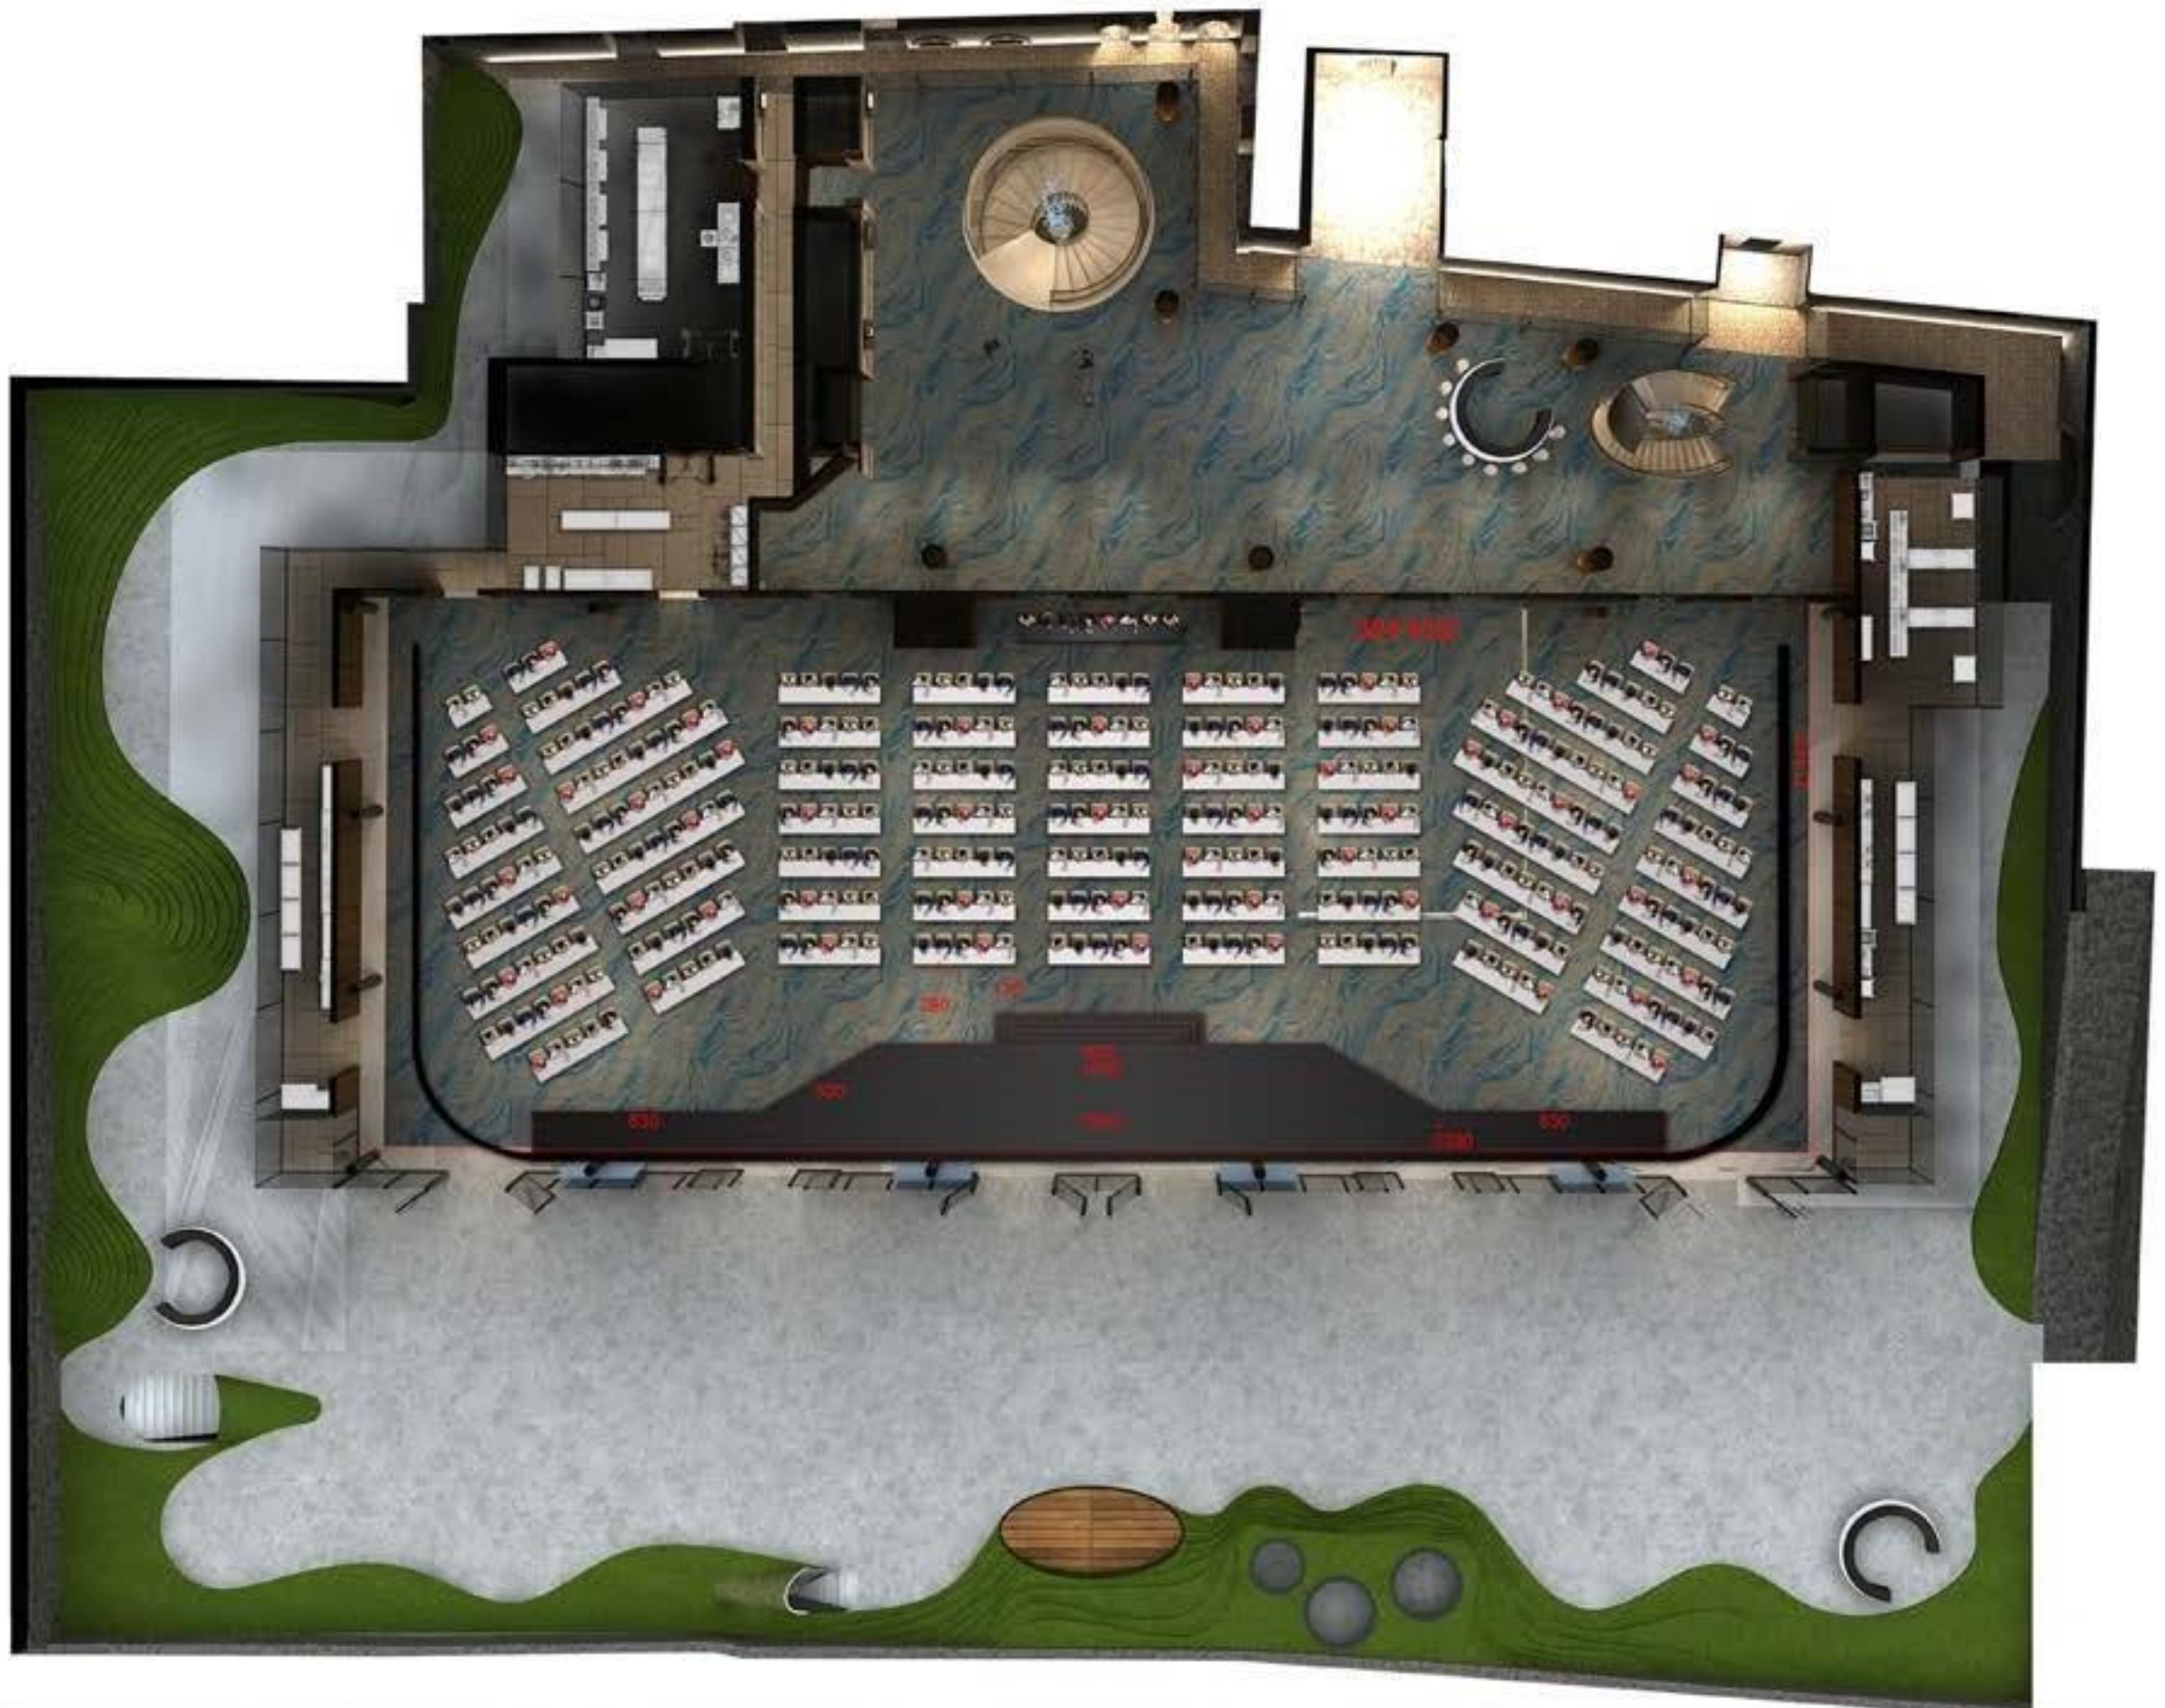

divan

kuruçeşme

-  Elevator
-  Car Park
-  Vale
-  Drop Off
-  Escalator
-  Pedestrian
-  Vehicle

-  Escalator
-  Elevator
-  Escape
-  Pedestrian
-  Vehicle

- Escalator
- Elevator
- Pedestrian
- Vehicle

ROOM - A
33 m²

ROOM - B
43 m²