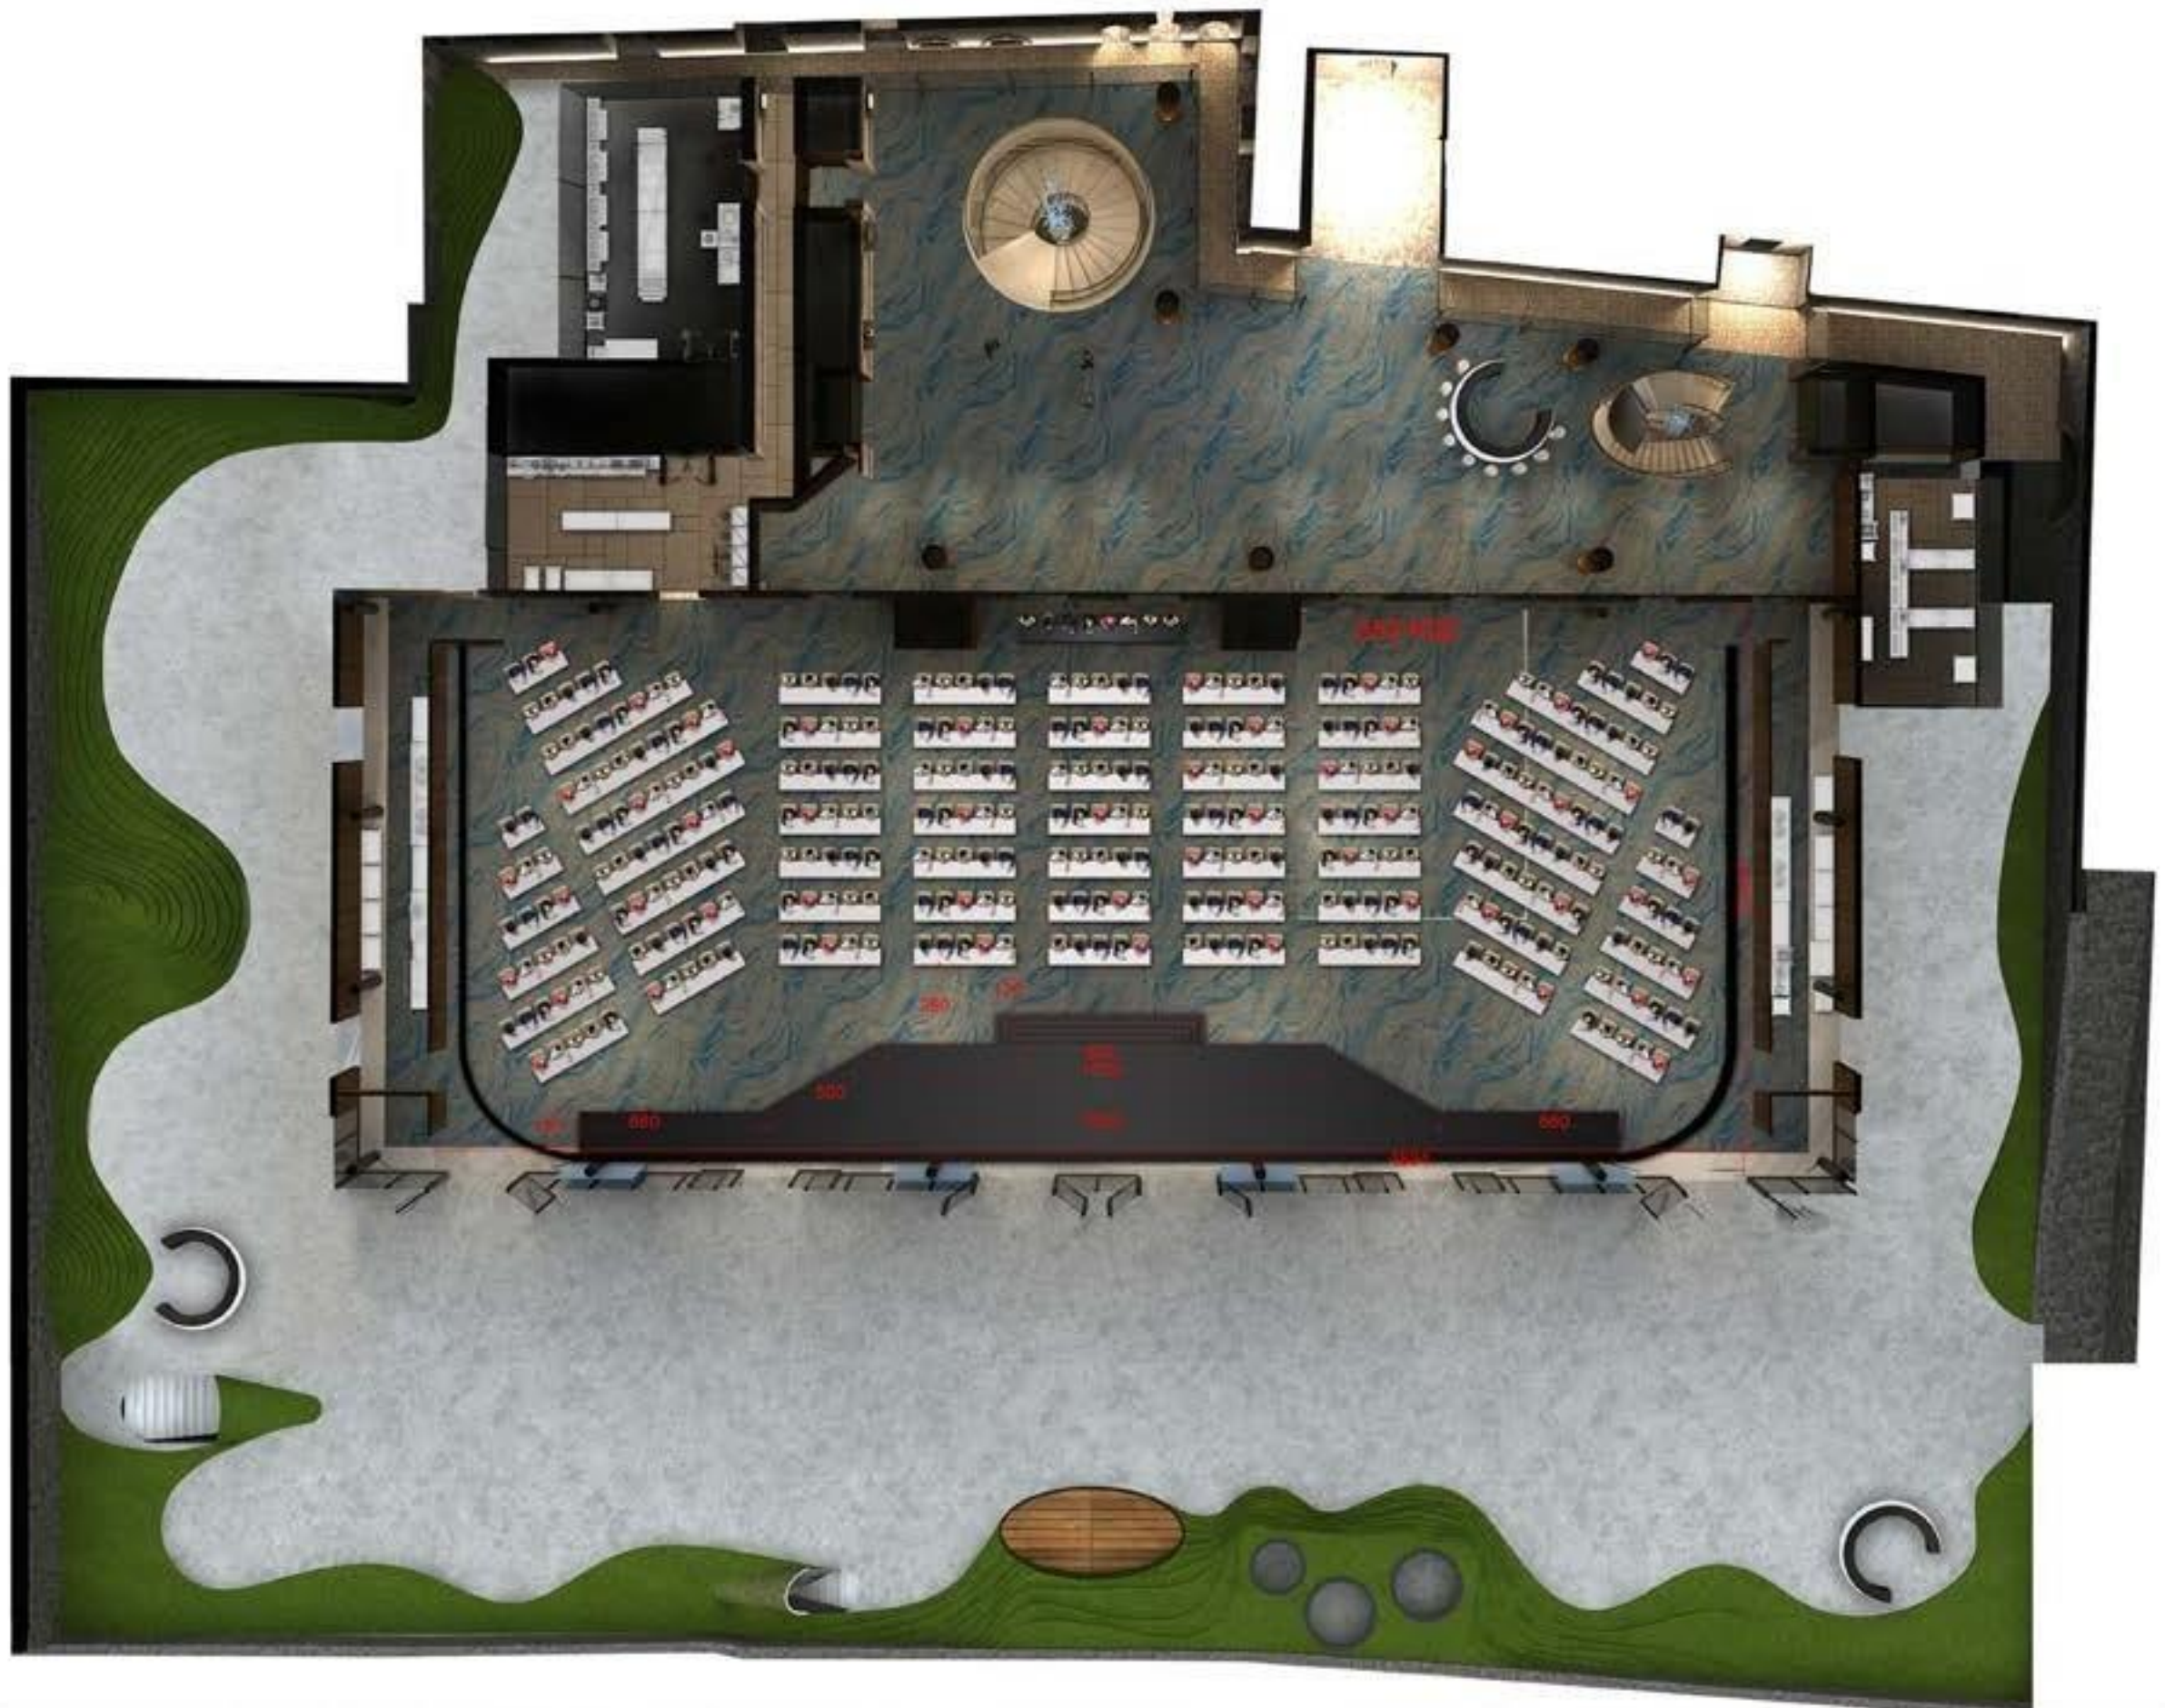

divan

kuruçeşme

-  Elevator
-  Car Park
-  Vale
-  Drop Off
-  Escalator
-  Pedestrian
-  Vehicle

-  Escalator
-  Elevator
-  Escape
-  Pedestrian
-  Vehicle

- Escalator
- Elevator
- Pedestrian
- Vehicle

ROOM - A
33 m²

ROOM - B
43 m²