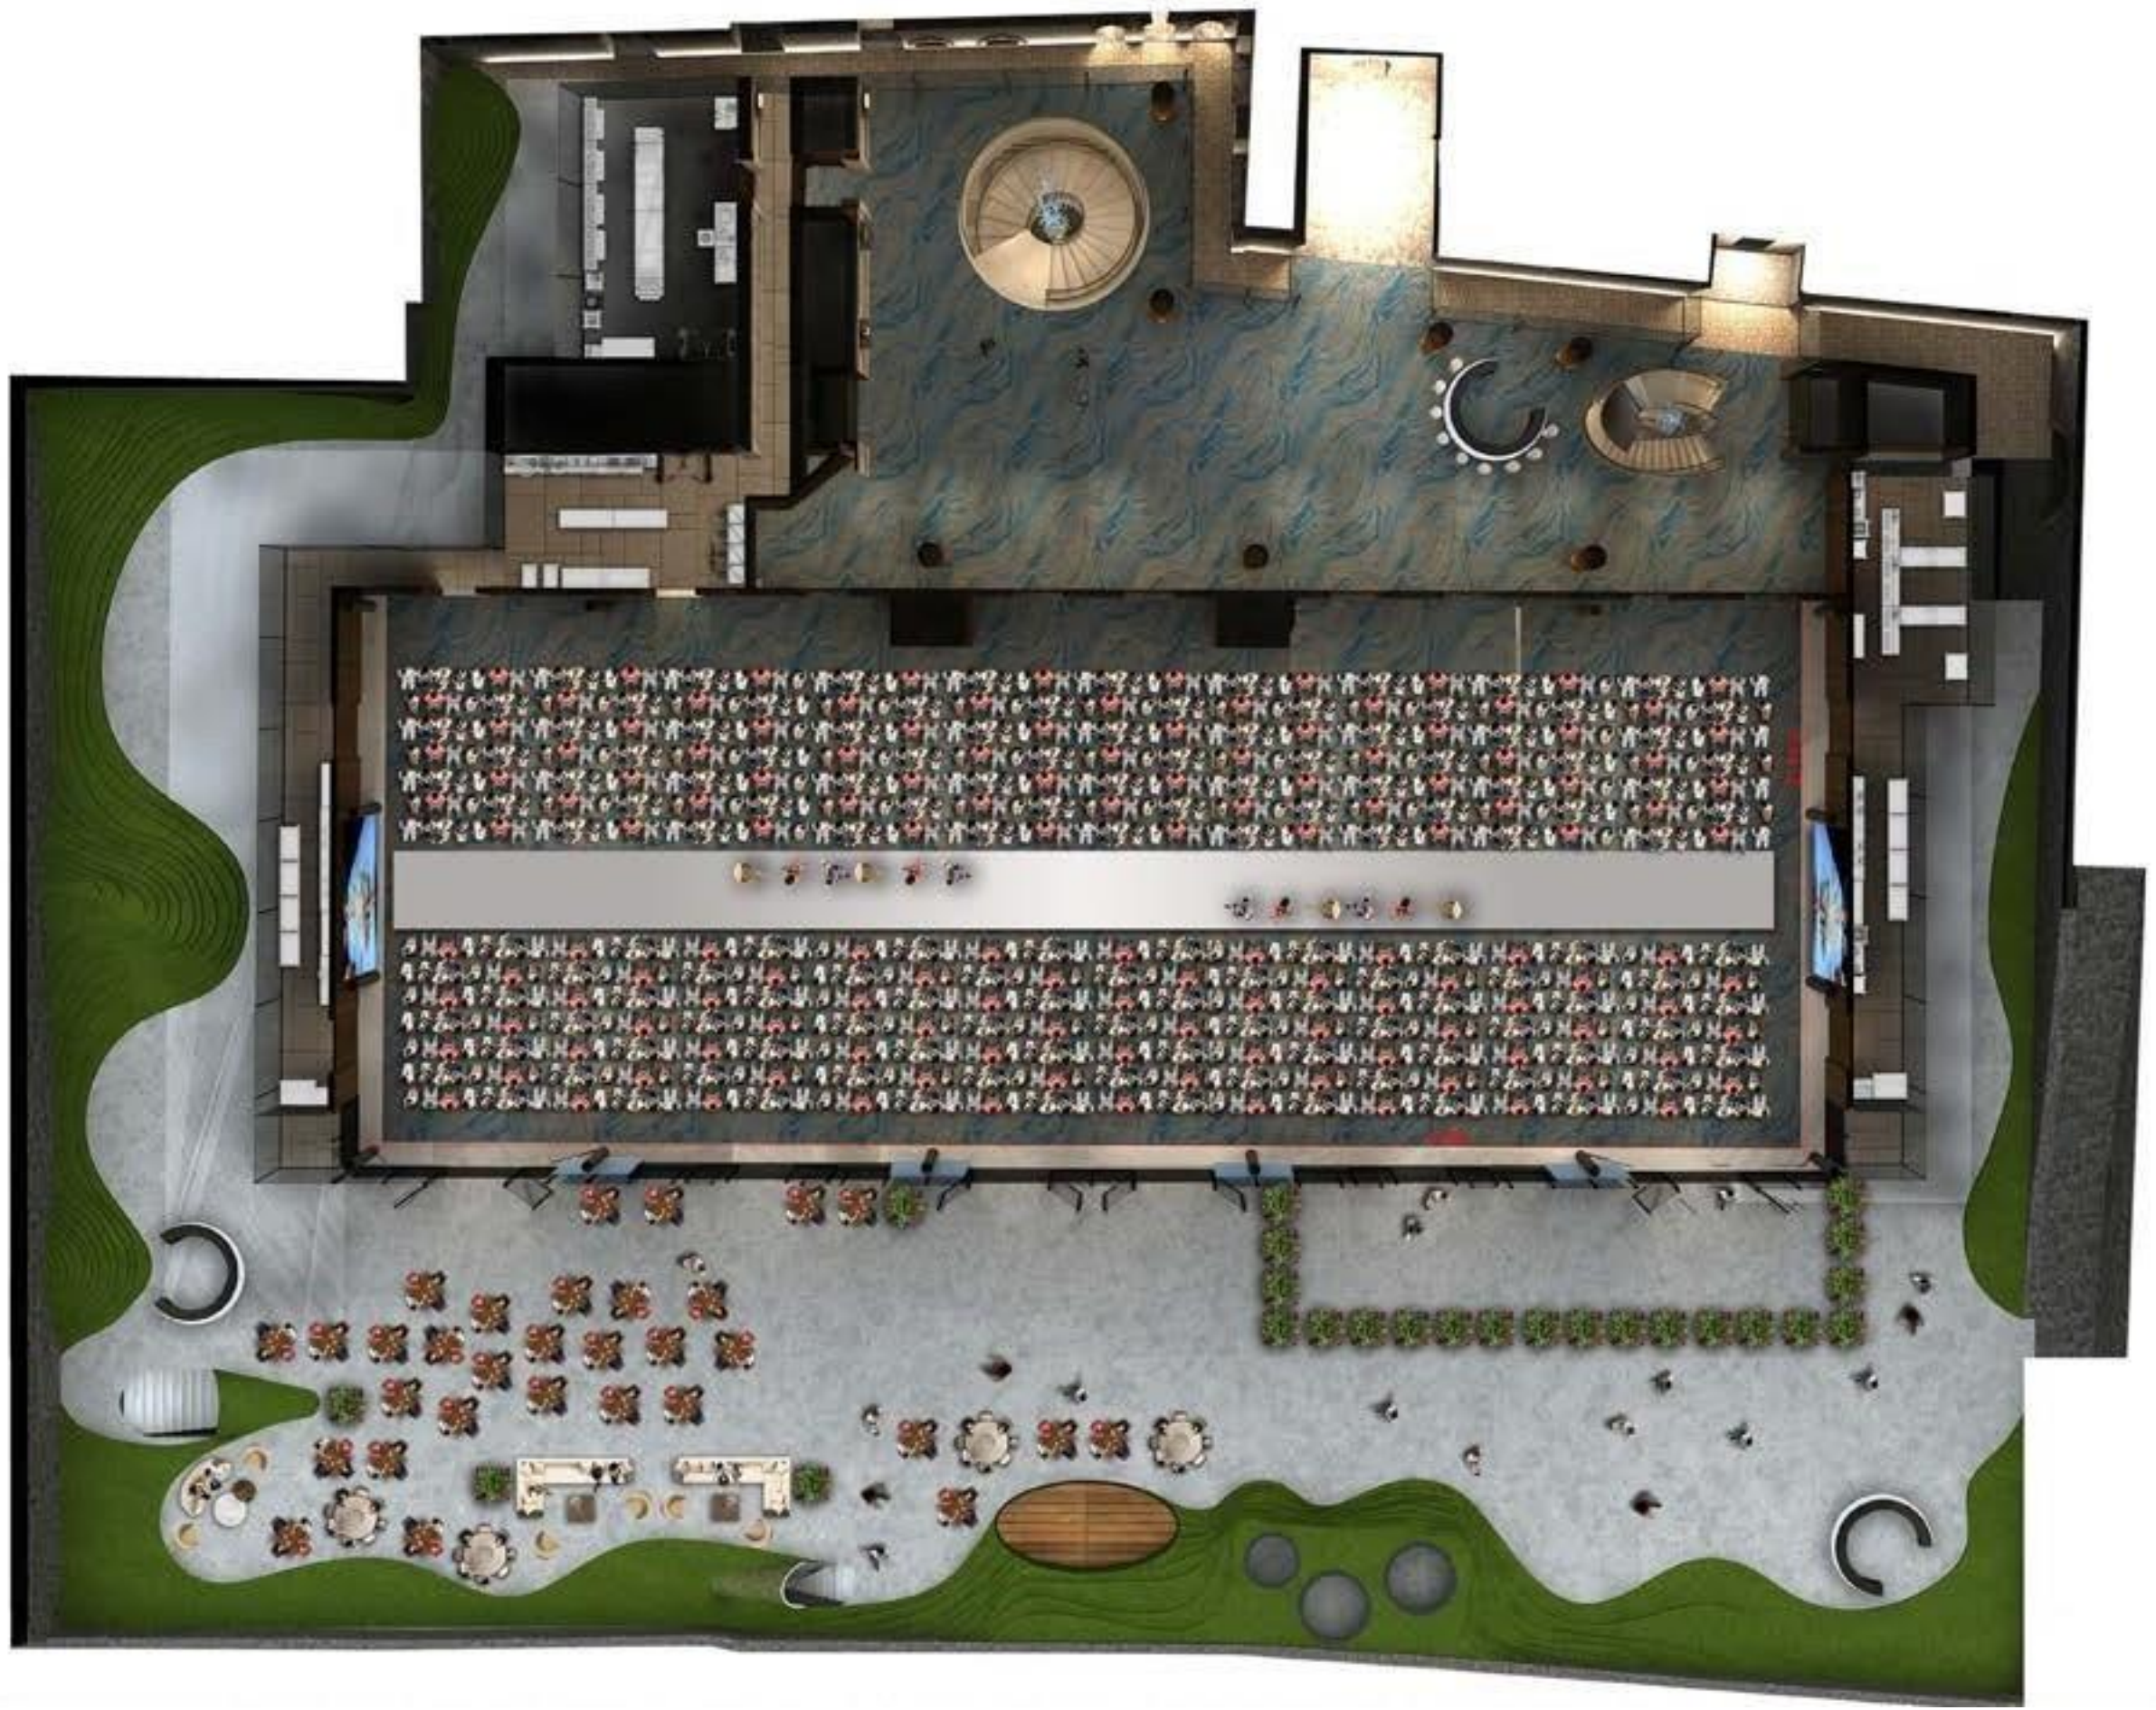

divan

kuruçeşme

-  Elevator
-  Car Park
-  Vale
-  Drop Off
-  Escalator
-  Pedestrian
-  Vehicle

-  Escalator
-  Elevator
-  Escape
-  Pedestrian
-  Vehicle

- Escalator
- Elevator
- Pedestrian
- Vehicle

ROOM - A
33 m²

ROOM - B
43 m²